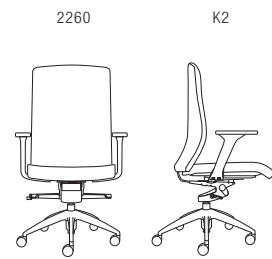

SEAT SLIDER (SS) - ADD \$60

- Automatic tension adjustment
- 2-position tilt lock
- 3:1 back-to-seat tilt ratio
- 360° swivel
- Pneumatic cylinder height adjustment

WIDTH: 27.5  
 DEPTH: 27.5  
 HEIGHT: 38.0-44.5  
 SEAT WIDTH: 19.5  
 SEAT DEPTH: 17.0  
 SEAT HEIGHT: 15.0-19.5  
 SEAT HEIGHT W/ SEAT SLIDER: 16.0-20.5  
 BACK WIDTH: 18.5  
 BACK HEIGHT: 23.0  
 COM: 1.3 YD  
 COL: 26.0 SQ FT  
 WEIGHT: 43.0 LB

Fixed Arm with Soft Pad  
A22B - Black

6-Way Height Adjustable Arm w/ Sliding Pad  
A23B - Black

Hubless Hard Floor and Carpet Casters  
C22B-Black  
C22G-Gray

Height Adjustable Pivot/Slide Arm

Large Diameter Carpet Casters

SEAT SLIDER (SS) - ADD \$60

- 4-position tilt lock
- Side knob tension adjustment
- 360° swivel
- Pneumatic cylinder height adjustment

WIDTH: 27.5  
 DEPTH: 27.5  
 HEIGHT: 40.5-47.0  
 SEAT WIDTH: 19.5  
 SEAT DEPTH: 17.0  
 SEAT HEIGHT: 17.5-22.5  
 SEAT HEIGHT W/ SEAT SLIDER: 18.0-23.0  
 BACK WIDTH: 18.5  
 BACK HEIGHT: 23.0  
 COM: 1.3 YD  
 COL: 26.0 SQ FT  
 WEIGHT: 43.0 LB