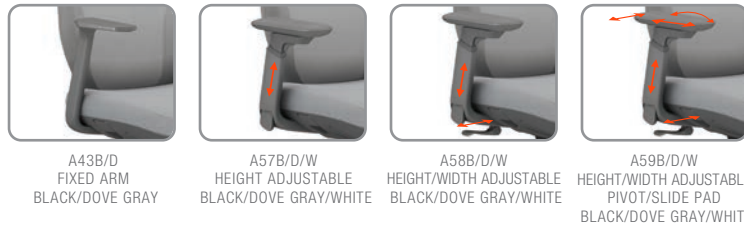

All dimensions are in inches

ARM OPTIONS

A43B/D
FIXED ARM
BLACK/DOVE GRAY

A57B/D/W
HEIGHT ADJUSTABLE
BLACK/DOVE GRAY/WHITE

A58B/D/W
HEIGHT/WIDTH ADJUSTABLE
BLACK/DOVE GRAY/WHITE

A59B/D/W
HEIGHT/WIDTH ADJUSTABLE
PIVOT/SLIDE PAD
BLACK/DOVE GRAY/WHITE