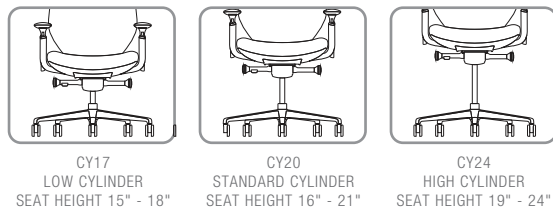

VERSATILITY

Tori comes loaded with ergonomic features including multiple synchro mechanisms, height-only, height and width adjustable or 4D arm adjustments, a seat slider and an optional lumbar. Also designed-in are accessibility options that support a wide range of users. Tori comes standard with a 300 lb. rating but offers heavy duty options with 350 lb. ratings across multiple shifts. Available in high back or mid back with a mesh or upholstered back, Tori is also available as a task stool.

STATEMENT OF LINE

	3580 MESH BACK	3580 UPHOLSTERED	3560 MESH BACK AVAILABLE Q1 2024	3560 UPHOLSTERED AVAILABLE Q1 2024	3560 MID-BACK MESH STOOL AVAILABLE Q1 2024	3560 MID-BACK UPHOLSTERED STOOL AVAILABLE Q1 2024
OVERALL WIDTH	26.5	26.5	26.5	26.5	26.5	26.5
OVERALL DEPTH	24.5	24.5	24.5	24.5	24.5	24.5
OVERALL HEIGHT	40.0 - 45.0	40.0 - 45.0	37.0 - 42.0	37.0 - 42.0	45.0 - 53.0	45.0 - 53.0
SEAT WIDTH	20.5	20.5	20.5	20.5	20.5	20.5
SEAT DEPTH	18.5	18.5	18.5	18.5	18.5	18.5
SEAT HEIGHT	16.0 - 21.0	16.0 - 21.0	16.0 - 21.0	16.0 - 21.0	21.0 - 29.0	21.0 - 29.0
BACK WIDTH	20.0	20.0	20.0	20.0	20.0	20.0
BACK HEIGHT	24.0	24.0	20.0	20.0	20.0	20.0
COM	0.9 YD	2.0 YD	0.9 YD	1.85 YD	0.9 YD	1.85 YD
COL	4.02 SQ FT	8.88 SQ FT	4.02 SQ FT	7.42 SQ FT	4.02 SQ FT	7.42 SQ FT
WEIGHT	38.5 LB	38.5 LB	37.0 LB	37.0 LB	47.0 LB	48.0 LB

All dimensions are in inches

ARM OPTIONS

A43B/D
FIXED ARM
BLACK/DOVE GRAY

A57B/D/W
HEIGHT ADJUSTABLE
BLACK/DOVE GRAY/WHITE

A58B/D/W
HEIGHT/WIDTH ADJUSTABLE
BLACK/DOVE GRAY/WHITE

A59B/D/W
HEIGHT/WIDTH ADJUSTABLE
PIVOT/SLIDE PAD
BLACK/DOVE GRAY/WHITE

ADDITIONAL OPTIONS

LB
HEIGHT ADJUSTABLE
LUMBAR

HD
HEAVY DUTY MULTI-SHIFT
350 LBS. 24/7

CYLINDER OPTIONS

CY17
LOW CYLINDER
SEAT HEIGHT 15" - 18"

CY20
STANDARD CYLINDER
SEAT HEIGHT 16" - 21"

CY24
HIGH CYLINDER
SEAT HEIGHT 19" - 24"