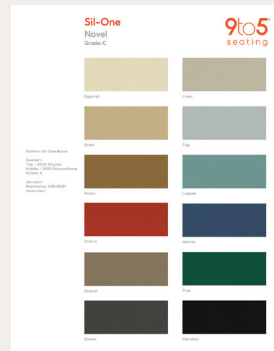

Tori

Cavo

9to5 Seating Sil-One

Sil-One Novel is a high-performance silicone hybrid textile with inherent qualities that make it suitable for all vertical markets.

Momentum Performance 4.0

Momentum Performance 4.0 has some new patterns that are sustainable with high-performance features that make the collection appropriate for all vertical markets.