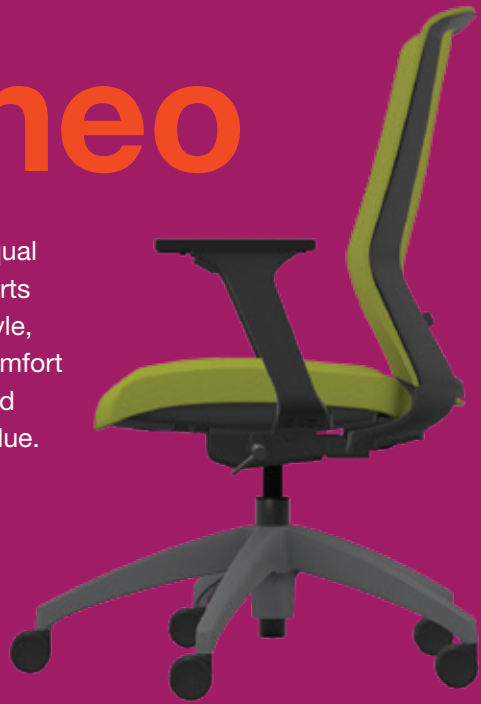

neo

Equal parts style, comfort and value.