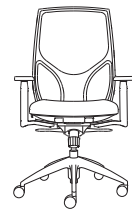

Vault

GOES BEYOND THE EXPECTED

MESH BACK UPHOLSTERED SEAT

- Task, stool, conference and executive seating
- Ratchet back lumbar height adjustment
- Seat slider standard
- Warranted to 300 lbs.

Webpage

GSA SIN # 33721

MODEL / CONTROL

ARMS MATERIAL

DIMENSIONS

1460 / Y1 Mesh Back - MB & Upholstered Seat - US Simple Synchro Tilt

- Upright tilt lock
- 3:1 back-to-seat tilt ratio
- Center knob tension adjustment
- 360° swivel
- Pneumatic cylinder height adjustment

	T01	A	B/COM	C	D	E	F	G	L3/COL	L4	L5
A00	\$704	\$730	\$760	\$790	\$850	\$905	\$945	\$1005	\$980	\$1030	\$1130
A6	\$864	\$890	\$920	\$950	\$1010	\$1065	\$1105	\$1165	\$1140	\$1190	\$1290
A7	\$879	\$905	\$935	\$965	\$1025	\$1080	\$1120	\$1180	\$1155	\$1205	\$1305
A8B/S	\$809	\$835	\$865	\$895	\$955	\$1010	\$1050	\$1110	\$1085	\$1135	\$1235
A9B/S	\$819	\$845	\$875	\$905	\$965	\$1020	\$1060	\$1120	\$1095	\$1145	\$1245
A10	\$814	\$840	\$870	\$900	\$960	\$1015	\$1055	\$1115	\$1090	\$1140	\$1240
A36	\$829	\$855	\$885	\$915	\$975	\$1030	\$1070	\$1130	\$1105	\$1155	\$1255
A37	\$844	\$870	\$900	\$930	\$990	\$1045	\$1085	\$1145	\$1120	\$1170	\$1270

WIDTH: 24.5-26
DEPTH: 25.0
HEIGHT: 39.0-46
SEAT WIDTH: 20.0
SEAT DEPTH: 16.0-18.5
SEAT HEIGHT: 17.5-22.5
BACK WIDTH: 18.5
BACK HEIGHT: 23.0-25.5
COM: 0.9 YD
COL: 11.0 SQ FT
WEIGHT: 40.5 LB

1460 / Y3 Mesh Back - MB & Upholstered Seat - US Full Synchro Tilt