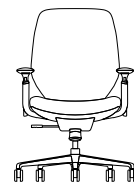

WIDTH: 26.5
DEPTH: 24.5
HEIGHT: 37.0-42.0
SEAT WIDTH: 20.5
SEAT DEPTH: 18.5
SEAT HEIGHT: 17.25-22.75
BACK WIDTH: 20.0
BACK HEIGHT: 20.0
COM: 0.9 YD
COL: 4.02 SQ FT
WEIGHT: 37.0 LB

3560 / Y6

Mesh Back - MB Deluxe Synchro Tilt

- Integrated seat slider
- 4-position tilt lock
- Side knob tension adjustment
- 2:1 back-to seat tilt ratio
- 360° swivel
- Pneumatic cylinder height adjustment

	A	B/COM	C	D	E	F	G				
A00	\$910	\$940	\$970	\$1030	\$1085	\$1125	\$1185				
A43	\$930	\$960	\$990	\$1050	\$1105	\$1145	\$1205				
A57	\$940	\$970	\$1000	\$1060	\$1115	\$1155	\$1215				
A58	\$975	\$1005	\$1035	\$1095	\$1150	\$1190	\$1250				
A59	\$1010	\$1040	\$1070	\$1130	\$1185	\$1225	\$1285				

WIDTH: 26.5
DEPTH: 24.5
HEIGHT: 37.0-42.0
SEAT WIDTH: 20.5
SEAT DEPTH: 18.5
SEAT HEIGHT: 16.25-21.25
BACK WIDTH: 20.0
BACK HEIGHT: 20.0
COM: 0.9 YD
COL: 4.02 SQ FT
WEIGHT: 37.0 LB

3560 / Y1

Upholstered Back - UB Simple-Synchro Tilt

- Upright tilt lock
- 3:1 back-to seat tilt ratio
- Center knob tension adjustment
- 360° swivel
- Pneumatic cylinder height adjustment
- Seat slider optional

	A	B/COM	C	D	E	F	G				
A00	\$873	\$948	\$1006	\$1068	\$1173	\$1278	\$1383				
A43	\$893	\$968	\$1026	\$1088	\$1193	\$1298	\$1403				
A57	\$903	\$978	\$1036	\$1098	\$1203	\$1308	\$1413				
A58	\$938	\$1013	\$1071	\$1133	\$1238	\$1343	\$1448				
A59	\$973	\$1048	\$1106	\$1168	\$1273	\$1378	\$1483				