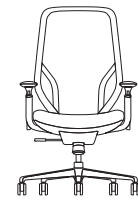

Webpage

GSA SIN # 33721

MODEL / CONTROL

ARMS MATERIAL

DIMENSIONS

3580 / Y1

Mesh Back - MB Simple-Synchro Tilt

- Upright tilt lock
- 3:1 back-to seat tilt ratio
- Center knob tension adjustment
- 360° swivel
- Pneumatic cylinder height adjustment
- Seat slider optional