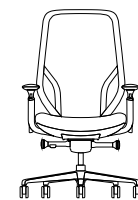

3580 / Y6

Mesh Back - MB Deluxe Synchro Tilt

- Integrated seat slider
- 4-position tilt lock
- Side knob tension adjustment
- 2:1 back-to seat tilt ratio
- 360° swivel
- Pneumatic cylinder height adjustment

	A	B/COM	C	D	E	F	G			
A00	$915	$945	$975	$1035	$1090	$1130	$1190			
A43	$935	$965	$995	$1055	$1110	$1150	$1210			
A57	$945	$975	$1005	$1065	$1120	$1160	$1220			
A58	$980	$1010	$1040	$1100	$1155	$1195	$1255			
A59	$1015	$1045	$1075	$1135	$1190	$1230	$1290			

WIDTH: 26.5
DEPTH: 24.5
HEIGHT: 40.0-45.0
SEAT WIDTH: 20.5
SEAT DEPTH: 18.5
SEAT HEIGHT: 16.25-21.25
BACK WIDTH: 20.0
BACK HEIGHT: 24.0
COM: 0.9 YD
COL: 4.02 SQ FT
WEIGHT: 38.5 LB