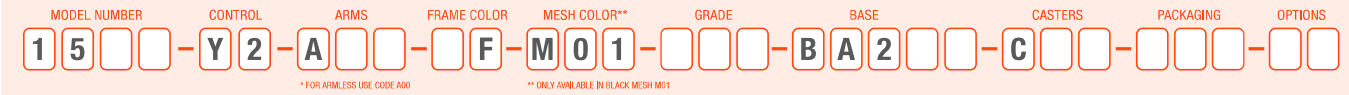

CREATING STRATA MODEL NUMBER

PACKAGING NOTES

CODE	DESCRIPTION	LIST UPCHARGE
AB	ASSEMBLED IN BAG	$0
PAC	PARTIALLY ASSEMBLED IN CARTON	$0
BAC	BACK ASSEMBLED IN CARTON	$80