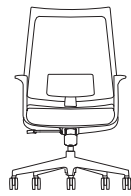

Luna

HIGH DESIGN MEETS SUPREME ERGONOMICS

MESH BACK TASK

- Task, stool, conference, executive, side and guest seating
- Seat slider standard
- Polished aluminum accents
- Height-adjustable lumbar optional
- Warranted to 300 lbs.

Webpage

GSA SIN # 33721

MODEL / CONTROL

ARMS MATERIAL

DIMENSIONS

3460 / Y1 Mesh Back - MB & Upholstered Seat - US Simple Synchro Tilt

- Seat slider standard
- Upright tilt lock
- 3:1 back-to-seat tilt ratio
- Center knob tension adjustment
- 360° swivel
- Pneumatic cylinder height adjustment

ARMS
 WIDTH: 27.0
 DEPTH: 27.0
 HEIGHT: 39.5-44.0
 SEAT WIDTH: 20.0
 SEAT DEPTH: 16.0-18.5
 SEAT HEIGHT: 16.0-20.5
 BACK WIDTH: 21.5
 BACK HEIGHT: 23.5
 COM: 0.9 YD
 COL: 13 SQ FT
 WEIGHT: 41.0 LB

3460 / Y3 Mesh Back - MB & Upholstered Seat - US Full Synchro Tilt