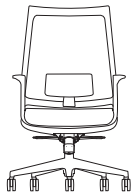

Luna

HIGH DESIGN MEETS SUPREME ERGONOMICS

MESH BACK TASK

- Task, stool, conference, executive, side and guest seating
- Seat slider standard
- Polished aluminum accents
- Height-adjustable lumbar optional
- Warranted to 300 lbs.

Webpage

GSA SIN # 33721

MODEL / CONTROL

ARMS MATERIAL

DIMENSIONS

3460 / Y1 Mesh Back - MB & Upholstered Seat - US Simple Synchro Tilt

- Seat slider standard
- Upright tilt lock
- 3:1 back-to-seat tilt ratio
- Center knob tension adjustment
- 360° swivel
- Pneumatic cylinder height adjustment

ARMS
 WIDTH: 27.0
 DEPTH: 27.0
 HEIGHT: 39.5-44.0
 SEAT WIDTH: 20.0
 SEAT DEPTH: 16.0-18.5
 SEAT HEIGHT: 16.0-20.5
 BACK WIDTH: 21.5
 BACK HEIGHT: 23.5
 COM: 0.9 YD
 COL: 13 SQ FT
 WEIGHT: 41.0 LB

3460 / Y3 Mesh Back - MB & Upholstered Seat - US Full Synchro Tilt

ARMS
 WIDTH: 27.0
 DEPTH: 27.0
 HEIGHT: 41.0-45.5
 SEAT WIDTH: 20.0
 SEAT DEPTH: 16.5-19.5
 SEAT HEIGHT: 16-20.5
 BACK WIDTH: 21.5
 BACK HEIGHT: 24.0
 COM: 0.9 YD
 COL: 13 SQ FT
 WEIGHT: 43.0 LB

3460 / W1 Mesh Back - MB & Upholstered Seat - US Weight-Balanced Synchro Tilt