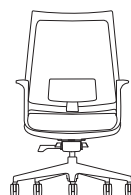

3460 / W2 Mesh Back - MB & Upholstered Seat - US Advanced Weight-Balanced Synchro Tilt

- Seat slider standard
- Automatic tension adjustment with option to modify
- 4-position tilt lock
- 3:1 back-to-seat tilt ratio
- 360° swivel
- Pneumatic cylinder height adjustment

	A	B/COM	C	D	E	F	G	L3/COL	L4	L5
A00	$889	$919	$949	$1009	$1064	$1104	$1164	$1139	$1189	$1289
A43	$964	$994	$1024	$1084	$1139	$1179	$1239	$1214	$1264	$1364
A45	$984	$1014	$1044	$1104	$1159	$1199	$1259	$1234	$1284	$1384

ARMS
WIDTH: 27.0
DEPTH: 27.0
HEIGHT: 40.0-44.5
SEAT WIDTH: 20.0
SEAT DEPTH: 16.5-19.5
SEAT HEIGHT: 16.0-20.5
BACK WIDTH: 21.5
BACK HEIGHT: 24.0
COM: 0.9 YD
COL: 13 SQ FT
WEIGHT: 41.0 LB

Luna

MESH BACK TASK

Webpage

GSA SIN # 33721

ARM OPTIONS

CODE	DESCRIPTION	PRICE
A43B	Fixed Arm • Black	+$75
A43D	Fixed Arm • Dove Gray	+$75
A45B	4-Way Height and Width Adjustable Arm • Black	+$95
A45D	4-Way Height and Width Adjustable Arm • Dove Gray	+$95

PLASTIC COLORS

CODE	DESCRIPTION	PRICE
PBK	Black	+$0
PDG	Dove Gray	+$35

MESH COLORS

CODE	DESCRIPTION	PRICE	CODE	DESCRIPTION	PRICE
M21	Black, M2	+$0	M41	Cloud, M4	+$0
M22	Gray, M2	+$0	M42	Lemon, M4	+$0
M23	White, M2	+$0	M43	Apple, M4	+$0
M24	Green, M2	+$0	M46	Crimson Red, M4	+$0
M25	Red, M2	+$0	M48	Onyx, M4	+$0
M26	Blue, M2	+$0	M49	Dove, M4	+$0
M27	Orange, M2	+$0	M50	Azure, M4	+$0
M28	Aqua, M2	+$0	M51	Federal Blue, M4	+$0
M40	Latte, M4	+$0	M52	White Whisper, M4	+$0

CYLINDER OPTIONS

CODE	DESCRIPTION	PRICE
CY17	Low Cylinder-CY17 • Seat Height 15"-18"	+$0
CY20	Standard Cylinder-CY20 • Seat Height 16"-21"	+$0
CY24	High Cylinder-CY24 • Seat Height 19"-24" • FR20-Foot Ring can be added - $90 list	+$0

STOOL OPTIONS

CODE	DESCRIPTION	PRICE
CY30	8" Stool (Seat Height: 22"-30") • Use for work surfaces up to 36" • Available with Y1	+$125
CY36	10" Stool (Seat Height: 25"-36") • Use for work surfaces up to 42" • Available with Y1	+$125

SHIPPING OPTIONS

CODE	DESCRIPTION	PRICE
AB	Assembled in Bag	+$0
PAC	Partially Assembled in Carton	+$0
BAC	Back Assembled in Carton	+$80

*BAC is no charge when ordered with HD option with Y3 control mech

BASE OPTIONS

CODE	DESCRIPTION	PRICE
BAT1B	27" Mid-Profile Nylon • Black	+$0
BAT1D	27" Mid-Profile Nylon • Dove Gray	+$0
BA12P	27" Mid-Profile Aluminum Base • Polished	+$110

CASTER OPTIONS

CODE	DESCRIPTION	PRICE
C6	Large Diameter Carpet Casters	+$0
C6S	Large Diameter Hard Floor and Carpet Casters	+$35
C7	Chrome-Accented Hard Floor and Carpet Casters	+$35
C22B	Hubless Hard Floor and Carpet Casters • Black	+$30
C22G	Hubless Hard Floor and Carpet Casters • Gray	+$30

ADDITIONAL OPTIONS

CODE	DESCRIPTION	PRICE
LB	Height Adjustable Lumbar • When selecting M21 & M22 mesh, a lumbar (LB) will be included at no charge	+$30
HD	Heavy Duty Multi-Shift • Upgrade 350 lb. • Includes BA12P High Profile Aluminum Base (Y3 control only)	+$125
G1	Stationary Base Glide	+$30