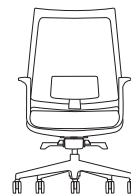

Luna

HIGH DESIGN MEETS SUPREME ERGONOMICS

MESH BACK TASK

- Task, stool, conference, executive, side and guest seating
- Seat slider standard
- Polished aluminum accents
- Height-adjustable lumbar optional
- Warranted to 300 lbs.

ARMS
 WIDTH: 27.0
 DEPTH: 27.0
 HEIGHT: 39.5-44.0
 SEAT WIDTH: 20.0
 SEAT DEPTH: 16.0-18.5
 SEAT HEIGHT: 16.0-20.5
 BACK WIDTH: 21.5
 BACK HEIGHT: 23.5
 COM: 0.9 YD
 COL: 13 SQ FT
 WEIGHT: 41.0 LB

3460 / Y3 Mesh Back - MB & Upholstered Seat - US Full Synchro Tilt

- Seat slider standard
- 3-position tilt lock
- 2:1 back-to-seat tilt ratio
- Center knob tension adjustment
- 360° swivel
- Pneumatic cylinder height adjustment

	A	B/COM	C	D	E	F	G	L3/COL	L4	L5
A00	\$844	\$874	\$904	\$964	\$1019	\$1059	\$1119	\$1094	\$1144	\$1244
A43	\$919	\$949	\$979	\$1039	\$1094	\$1134	\$1194	\$1169	\$1219	\$1319
A45	\$939	\$969	\$999	\$1059	\$1114	\$1154	\$1214	\$1189	\$1239	\$1339

ARMS
 WIDTH: 27.0
 DEPTH: 27.0
 HEIGHT: 41.0-45.5
 SEAT WIDTH: 20.0
 SEAT DEPTH: 16.5-19.5
 SEAT HEIGHT: 16-20.5
 BACK WIDTH: 21.5
 BACK HEIGHT: 24.0
 COM: 0.9 YD
 COL: 13 SQ FT
 WEIGHT: 43.0 LB

3460 / W1 Mesh Back - MB & Upholstered Seat - US Weight-Balanced Synchro Tilt