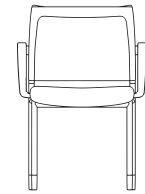

MODEL / CHAIR TYPE

ARMS MATERIAL

DIMENSIONS

3461 / FRM

Mesh Back - MB & Upholstered Seat - US Guest

- Integrated pull handle
- Stacks armless 4 on the floor and 6 on a dolly
- Stacks armed 4 on the floor and 5 on a dolly
- Arms and glides coordinate with the frame color

	A	B/COM	C	D	E	F	G			
A00	$447	$472	$497	$537	$572	$617	$667			
A49	$507	$532	$557	$597	$632	$677	$727			

ARMLESS ARMS	
WIDTH:	19.0 22.5
DEPTH:	23.5 23.5
HEIGHT:	34.0 34.0
SEAT WIDTH:	18.5 18.5
SEAT DEPTH:	17.0 17.0
SEAT HEIGHT:	18.5 18.5
BACK WIDTH:	19.5 19.5
BACK HEIGHT:	16.0 16.0
COM:	0.9 YD 0.9 YD
COL:	11 SQ FT 11 SQ FT
WEIGHT:	15.5 LB 17.5 LB