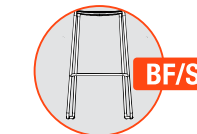

FRAME COLORS

BF - Black
SF - Silver