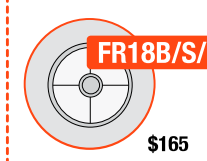

ARM OPTIONS

Aluminum Fixed Arms
Standard Lead Time Colors: Black (B), Moss (M), White (W), Tumbled (T) - \$125
Extended Lead Time Colors: Silver (S), Blush Rose (R), Polished (P)

BASE OPTIONS

24.5" Low Profile Aluminum Base
Standard Lead Time Colors: Black (B), Moss (M), White (W), Tumbled (T) - \$50
Extended Lead Time Colors: Silver (S), Blush Rose (R), Polished (P)

CASTER OPTIONS

Large Diameter Hard Floor and Carpet Casters

BACK STEM OPTIONS

Aluminum Back Stem
Standard Lead Time Colors: Black (BF), Moss (MF), Tumbled (TF), White (WF)
Extended Lead Time Colors: Silver (SF), Blush Rose (RF), Polished (PF)

TWO TONE UPHOLSTERY

Two Tone Contrasting Upholstery (seat and back)

ADDITIONAL OPTIONS

18" Foot Ring
FR18B - Black
FR18S - Silver
FR18W - White

* If the two upholstery selections are of different grades, the chair will price at the higher of the two grades.

CYLINDER OPTIONS

Standard Height Cylinder-CY23
Seat Height: 16.5"-21.5"

Sit to Stand Height Cylinder-CY29
Seat Height: 19"-26"

Standard Lead Time Colors: Black (B), Moss (M), Silver (S), White (W)
Extended Lead Time Colors: Blush Rose (R)