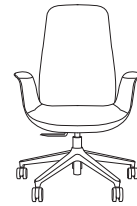

9380 / R4

High-Back 5-Star Base

- Black or gray 5-star base
- Two-tone upholstery option
- 360° swivel
- Pneumatic cylinder height adjustment
- Upright tilt lock
- Carpet casters standard and glides optional

A	B/COM	C	D	E	F	G				
$1703	$1768	$1813	$1866	$1968	$2058	$2148				

WIDTH: 27.0
DEPTH: 24.0
HEIGHT: 42.5
SEAT WIDTH: 17.0
SEAT DEPTH: 17.0
SEAT HEIGHT: 16.0–21.5
BACK WIDTH: 18.0
BACK HEIGHT: 24.5
COM: 2.2 YD
COL: N/A
WEIGHT: 29.0 LB