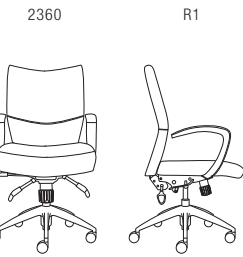

MID-BACK ROCKING TILT

ARM	FABRIC/LEATHER	A	B/COM	C	D	E	F	G	L3/COL	L4	L5
A00		1007	1057	1092	1137	1187	1252	1332	1242	1307	1507
A8B/S		1112	1162	1197	1242	1292	1357	1437	1347	1412	1612
A9B/S		1122	1172	1207	1252	1302	1367	1447	1357	1422	1622
A10		1117	1167	1202	1247	1297	1362	1442	1352	1417	1617
A19		1242	1292	1327	1372	1422	1487	1567	1477	1542	1742
A36		1132	1182	1217	1262	1312	1377	1457	1367	1432	1632
A37		1147	1197	1232	1277	1327	1392	1472	1382	1447	1647

SEAT SLIDER (SS) - ADD $60 - FACTORY INSTALLED

- Infinite back angle adjustment
- Infinite tilt lock
- Center knob tension adjustment
- 360° swivel
- Pneumatic cylinder height adjustment

WIDTH: 25.0
DEPTH: 26.0
HEIGHT: 38.5-45.5
SEAT WIDTH: 20.0
SEAT DEPTH: 19.0
SEAT HEIGHT: 17.5-22.5
SEAT HEIGHT W/ SEAT SLIDER: 19.0-23.5
BACK WIDTH: 20.0
BACK HEIGHT: 19.0-21.5
COM: 1.4 YD
COL: 33.0 SQ FT
WEIGHT: 35.0 LB

BASE OPTIONS

BA11B
STD

27" Mid-Profile Nylon Base
BA11B - Black

BA12B/P/S
$110

27" Mid-Profile Aluminum Base
BA12B - Black Powder Coat
BA12P - Polished
BA12S - Silver Powder Coat
(C7 Chrome-Accented Casters Standard with Polished Base)