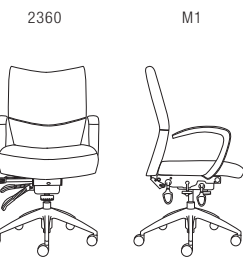

SEAT SLIDER (SS) - ADD \$60 - FACTORY INSTALLED

- 4-position tilt lock
- Side knob tension adjustment
- 2:1 back-to-seat tilt ratio
- 360° swivel
- Pneumatic cylinder height adjustment

WIDTH: 25.0
DEPTH: 26.0
HEIGHT: 38.5-45.5
SEAT WIDTH: 20.0
SEAT DEPTH: 19.0
SEAT HEIGHT: 17.5-22.0
SEAT HEIGHT W/ SEAT SLIDER: 19.0-23.5
BACK WIDTH: 20.0
BACK HEIGHT: 19.0-21.5
COM: 1.4 YD
COL: 33.0 SQ FT
WEIGHT: 37.0 LB

ADDITIONAL OPTIONS

SS
\$60

Seat Slider 2.5" Side Paddle Activated

BN1
\$35

Upholstered Outer Back in Black Ballistic Nylon
BN1 - with Grade A Only
BN2 - with Grade B and Up

HD
\$125

Heavy Duty Multi-Shift Upgrade to 350 lb. Includes BA12 High Profile Aluminum Base (Y2 Control only)