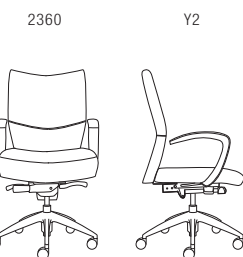

SEAT SLIDER (SS) - ADD \$60 - FACTORY INSTALLED

- Infinite back angle adjustment
- Infinite tilt lock
- Center knob tension adjustment
- 360° swivel
- Pneumatic cylinder height adjustment

WIDTH: 25.0
DEPTH: 26.0
HEIGHT: 38.5-45.5
SEAT WIDTH: 20.0
SEAT DEPTH: 19.0
SEAT HEIGHT: 17.5-22.5
SEAT HEIGHT W/ SEAT SLIDER: 19.0-23.5
BACK WIDTH: 20.0
BACK HEIGHT: 19.0-21.5
COM: 1.4 YD
COL: 33.0 SQ FT
WEIGHT: 35.0 LB

BASE OPTIONS

BA11B
STD

27" Mid-Profile Nylon Base
BA11B - Black

BA12B/P/S
\$110

27" Mid-Profile Aluminum Base
BA12B - Black Powder Coat
BA12P - Polished
BA12S - Silver Powder Coat
(C7 Chrome-Accented Casters Standard with Polished Base)

SEAT SLIDER (SS) - ADD \$60 - FACTORY INSTALLED

- 4-position tilt lock
- Side knob tension adjustment
- 2:1 back-to-seat tilt ratio
- 360° swivel
- Pneumatic cylinder height adjustment

WIDTH: 25.0
DEPTH: 26.0
HEIGHT: 38.5-45.5
SEAT WIDTH: 20.0
SEAT DEPTH: 19.0
SEAT HEIGHT: 17.5-22.0
SEAT HEIGHT W/ SEAT SLIDER: 19.0-23.5
BACK WIDTH: 20.0
BACK HEIGHT: 19.0-21.5
COM: 1.4 YD
COL: 33.0 SQ FT
WEIGHT: 37.0 LB