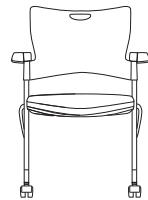

MODEL / CHAIR TYPE

ARMS MATERIAL

DIMENSIONS

1310 / FRM Plastic Back - PB & Plastic Seat - PS Nesting

- Flip-up seat for nesting and compact storage
- Armless or armed

	P								
A00	$431								
A12	$491								

	ARMS	ARMLESS
WIDTH:	21.0	25.0
DEPTH:	26.0	26.0
HEIGHT:	33.0	33.0
SEAT WIDTH:	18.0	18.0
SEAT DEPTH:	16.0	16.0
SEAT HEIGHT:	18.0	18.0
BACK WIDTH:	19.0	19.0
BACK HEIGHT:	17.5	17.5
COM:	N/A	N/A
COL:	N/A	N/A
WEIGHT:	19.0 LB	22.0 LB