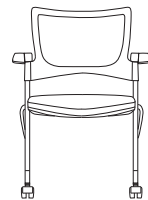

1310 / FRM Mesh Back - MB & Plastic Seat - PS Nesting

- Flip-up seat for nesting and compact storage
- Armless or armed
- Three mesh colors in black plastic

	P								
A00	$496								
A12	$556								

	ARMS	ARMLESS
WIDTH:	21.0	25.0
DEPTH:	26.0	26.0
HEIGHT:	33.0	33.0
SEAT WIDTH:	18.0	18.0
SEAT DEPTH:	16.0	16.0
SEAT HEIGHT:	18.0	18.0
BACK WIDTH:	19.0	19.0
BACK HEIGHT:	17.5	17.5
COM:	N/A	N/A
COL:	N/A	N/A
WEIGHT:	19.0 LB	22.0 LB