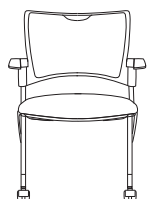

1310 / FRM Upholstered Back - UB & Upholstered Seat - US Nesting

- Flip-up seat for nesting and compact storage
- Armless or armed

	A	B/COM	C	D	E	F	G
A00	$551	$586	$616	$671	$721	$766	$831
A12	$611	$646	$676	$731	$781	$826	$891

	ARMS	ARMLESS
WIDTH:	21.0	25.0
DEPTH:	26.0	26.0
HEIGHT:	33.0	33.0
SEAT WIDTH:	18.0	18.0
SEAT DEPTH:	16.0	16.0
SEAT HEIGHT:	18.5	18.5
BACK WIDTH:	19.0	19.0
BACK HEIGHT:	17.5	17.5
COM:	0.7 YD	0.7 YD
COL:	N/A	N/A
WEIGHT:	24.0 LB	27.0 LB