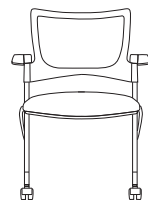

1310 / FRM Mesh Back - MB & Upholstered Seat - US Nesting

- Flip-up seat for nesting and compact storage
- Armless or armed
- Three mesh colors in black plastic

	A	B/COM	C	D	E	F	G
A00	$556	$584	$614	$664	$711	$756	$821
A12	$616	$644	$674	$724	$771	$816	$881

	ARMS	ARMLESS
WIDTH:	21.0	25.0
DEPTH:	26.0	26.0
HEIGHT:	33.0	33.0
SEAT WIDTH:	18.0	18.0
SEAT DEPTH:	16.0	16.0
SEAT HEIGHT:	18.5	18.5
BACK WIDTH:	19.0	19.0
BACK HEIGHT:	17.5	17.5
COM:	0.7 YD	0.7 YD
COL:	N/A	N/A
WEIGHT:	21.0 LB	24.0 LB