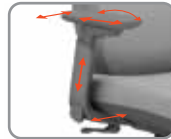

All dimensions are in inches

ARM OPTIONS

A43B/D
FIXED ARM
BLACK/DOVE GRAY

A57B/D/W
HEIGHT ADJUSTABLE
BLACK/DOVE GRAY/WHITE

A58B/D/W
HEIGHT/WIDTH ADJUSTABLE
BLACK/DOVE GRAY/WHITE

A59B/D/W
HEIGHT/WIDTH ADJUSTABLE
PIVOT/SLIDE PAD
BLACK/DOVE GRAY/WHITE

Y1
SIMPLE-SYNCHRO
TILT

Y6
DELUXE SYNCHRO
TILT

CYLINDER OPTIONS

CY17
LOW CYLINDER
SEAT HEIGHT 15" - 18"

CY20
STANDARD CYLINDER
SEAT HEIGHT 16" - 21"

CY24
HIGH CYLINDER
SEAT HEIGHT 19" - 24"

BASE OPTIONS

BA26B/D/W
27" LOW PROFILE
NYLON BASE
BLACK/DOVE GRAY/WHITE