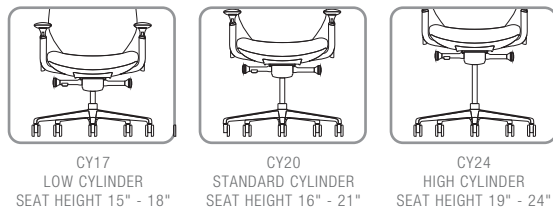

VERSATILITY

Tori comes loaded with ergonomic features including multiple synchro mechanisms, height-only, height and width adjustable or 4D arm adjustments, a seat slider and an optional lumbar. Also designed-in are accessibility options that support a wide range of users. Tori comes standard with a 300 lb. rating but offers heavy duty options with 350 lb. ratings across multiple shifts. Available in high back or mid back with a mesh or upholstered back, Tori is also available as a task stool.

STATEMENT OF LINE

	3580 MESH BACK	3580 UPHOLSTERED	3560 MESH BACK AVAILABLE Q1 2024	3560 UPHOLSTERED AVAILABLE Q1 2024	3560 MID-BACK MESH STOOL AVAILABLE Q1 2024	3560 MID-BACK UPHOLSTERED STOOL AVAILABLE Q1 2024
OVERALL WIDTH	26.5	26.5	26.5	26.5	26.5	26.5
OVERALL DEPTH	24.5	24.5	24.5	24.5	24.5	24.5
OVERALL HEIGHT	40.0 - 45.0	40.0 - 45.0	37.0 - 42.0	37.0 - 42.0	45.0 - 53.0	45.0 - 53.0
SEAT WIDTH	20.5	20.5	20.5	20.5	20.5	20.5
SEAT DEPTH	18.5	18.5	18.5	18.5	18.5	18.5
SEAT HEIGHT	16.0 - 21.0	16.0 - 21.0	16.0 - 21.0	16.0 - 21.0	21.0 - 29.0	21.0 - 29.0
BACK WIDTH	20.0	20.0	20.0	20.0	20.0	20.0
BACK HEIGHT	24.0	24.0	20.0	20.0	20.0	20.0
COM	0.9 YD	2.0 YD	0.9 YD	1.85 YD	0.9 YD	1.85 YD
COL	4.02 SQ FT	8.88 SQ FT	4.02 SQ FT	7.42 SQ FT	4.02 SQ FT	7.42 SQ FT
WEIGHT	38.5 LB	38.5 LB	37.0 LB	37.0 LB	47.0 LB	48.0 LB

All dimensions are in inches

ARM OPTIONS

A43B/D
FIXED ARM
BLACK/DOVE GRAY

A57B/D/W
HEIGHT ADJUSTABLE
BLACK/DOVE GRAY/WHITE

A58B/D/W
HEIGHT/WIDTH ADJUSTABLE
BLACK/DOVE GRAY/WHITE

A59B/D/W
HEIGHT/WIDTH ADJUSTABLE
PIVOT/SLIDE PAD
BLACK/DOVE GRAY/WHITE

ADDITIONAL OPTIONS

LB
HEIGHT ADJUSTABLE
LUMBAR

HD
HEAVY DUTY MULTI-SHIFT
350 LBS. 24/7

CYLINDER OPTIONS

CY17
LOW CYLINDER
SEAT HEIGHT 15" - 18"

CY20
STANDARD CYLINDER
SEAT HEIGHT 16" - 21"

CY24
HIGH CYLINDER
SEAT HEIGHT 19" - 24"