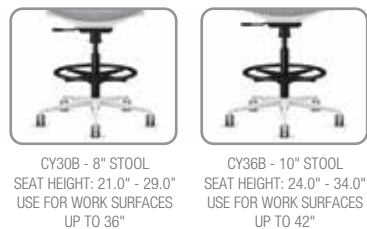

ADDITIONAL OPTIONS

LB
HEIGHT ADJUSTABLE
LUMBAR

HD
HEAVY DUTY MULTI-SHIFT
350 LBS. 24/7

CYLINDER OPTIONS

CY17
LOW CYLINDER
SEAT HEIGHT 15" - 18"

CY20
STANDARD CYLINDER
SEAT HEIGHT 16" - 21"

CY24
HIGH CYLINDER
SEAT HEIGHT 19" - 24"

CY30B - 8" STOOL
SEAT HEIGHT: 21.0" - 29.0"
USE FOR WORK SURFACES
UP TO 36"

CY36B - 10" STOOL
SEAT HEIGHT: 24.0" - 34.0"
USE FOR WORK SURFACES
UP TO 42"

CASTER OPTIONS

C6
LARGE DIAMETER
CARPET CASTERS

C6S
LARGE DIAMETER
HARD FLOOR AND
CARPET CASTERS