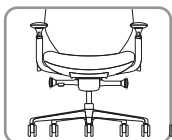

All dimensions are in inches

ARM OPTIONS

A43B/D
FIXED ARM
BLACK/DOVE GRAY

A57B/D/W
HEIGHT ADJUSTABLE
BLACK/DOVE GRAY/WHITE

A58B/D/W
HEIGHT/WIDTH ADJUSTABLE
BLACK/DOVE GRAY/WHITE

A59B/D/W
HEIGHT/WIDTH ADJUSTABLE
PIVOT/SLIDE PAD
BLACK/DOVE GRAY/WHITE

Y1
SIMPLE-SYNCHRO
TILT

Y6
DELUXE SYNCHRO
TILT

CYLINDER OPTIONS

CY17
LOW CYLINDER
SEAT HEIGHT 15" - 18"

CY20
STANDARD CYLINDER
SEAT HEIGHT 16" - 21"

CY24
HIGH CYLINDER
SEAT HEIGHT 19" - 24"

BASE OPTIONS

BA26B/D/W
27" LOW PROFILE
NYLON BASE
BLACK/DOVE GRAY/WHITE