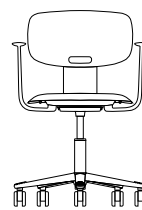

## CYLINDER OPTIONS

STANDARD HEIGHT  
CYLINDER-CY23  
SEAT HEIGHT: 16.5"-21.5"

SIT TO STAND  
CYLINDER-CY29  
SEAT HEIGHT: 19"-26"