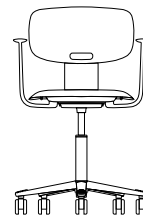

## CYLINDER OPTIONS

STANDARD HEIGHT  
CYLINDER-CY23  
SEAT HEIGHT: 16.5"-21.5"

SIT TO STAND  
CYLINDER-CY29  
SEAT HEIGHT: 19"-26"