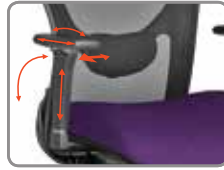

All dimensions are in inches

ARM OPTIONS

A6/A7
A6 - HEIGHT ADJUSTABLE PIVOT/
SLIDE ARM
A7 - HEIGHT/WIDTH ADJUSTABLE
PIVOT/SLIDE ARM

A8B/S
HEIGHT ADJUSTABLE ARM
BLACK/SILVER

A9B/S
HEIGHT/WIDTH ADJUSTABLE ARM
BLACK/SILVER

A10
SOFT TOUCH C-SHAPED ARM

A36
HEIGHT ADJUSTABLE
PIVOT/SLIDE ARM

A37
HEIGHT/WIDTH ADJUSTABLE
PIVOT/SLIDE ARM

A90
HEIGHT ADJUSTABLE
BREAKAWAY ARM

CONTROL

Y1
SIMPLE SYNCHRO TILT

Y1
INTENSIVE SYNCHRO TILT

ADDITIONAL OPTIONS