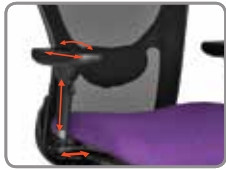

ARM OPTIONS

A6/A7
A6 - HEIGHT ADJUSTABLE PIVOT/
SLIDE ARM
A7 - HEIGHT/WIDTH ADJUSTABLE
PIVOT/SLIDE ARM