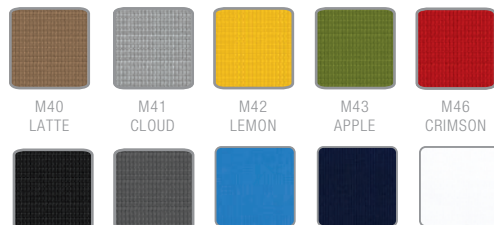

M40
LATTE

M41
CLOUD

M42
LEMON

M43
APPLE

M46
CRIMSON

M48
ONYX

M49
DOVE

M50
AZURE

M51
FEDERAL
BLUE

M52
WHITE
WHISPER