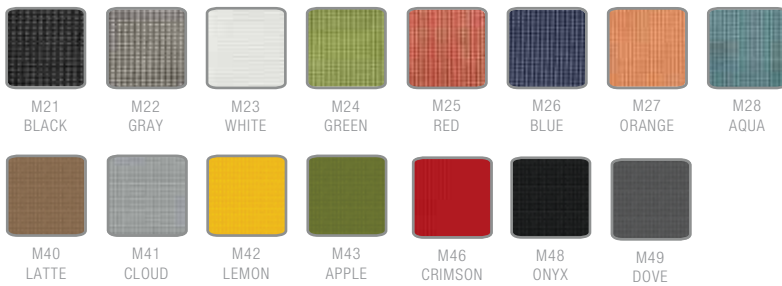

All dimensions are in inches

ARM OPTION

A47
FIXED ALUMINUM ARM WITH
SOFT URETHANE PAD
BLACK, GRAY

CONTROL OPTION

Z1
SIMPLE WEIGHT BALANCED
CONTROL

FRAME COLORS

TSKB
BLACK

TSKP
POLISHED

BASE OPTIONS

BA12B
27" MID-PROFILE
ALUMINUM BASE - BLACK

BA12P
27" MID-PROFILE
ALUMINUM BASE - POLISHED

BA12S
27" MID-PROFILE
ALUMINUM BASE - SILVER

CASTER OPTIONS

C6
LARGE DIAMETER
CARPET CASTERS

C6S
LARGE DIAMETER
HARD FLOOR AND CARPET
CASTERS

C7
CHROME-ACCENTED HARD
FLOOR AND CARPET
CASTERS

MESH OPTIONS

KNIT OPTIONS