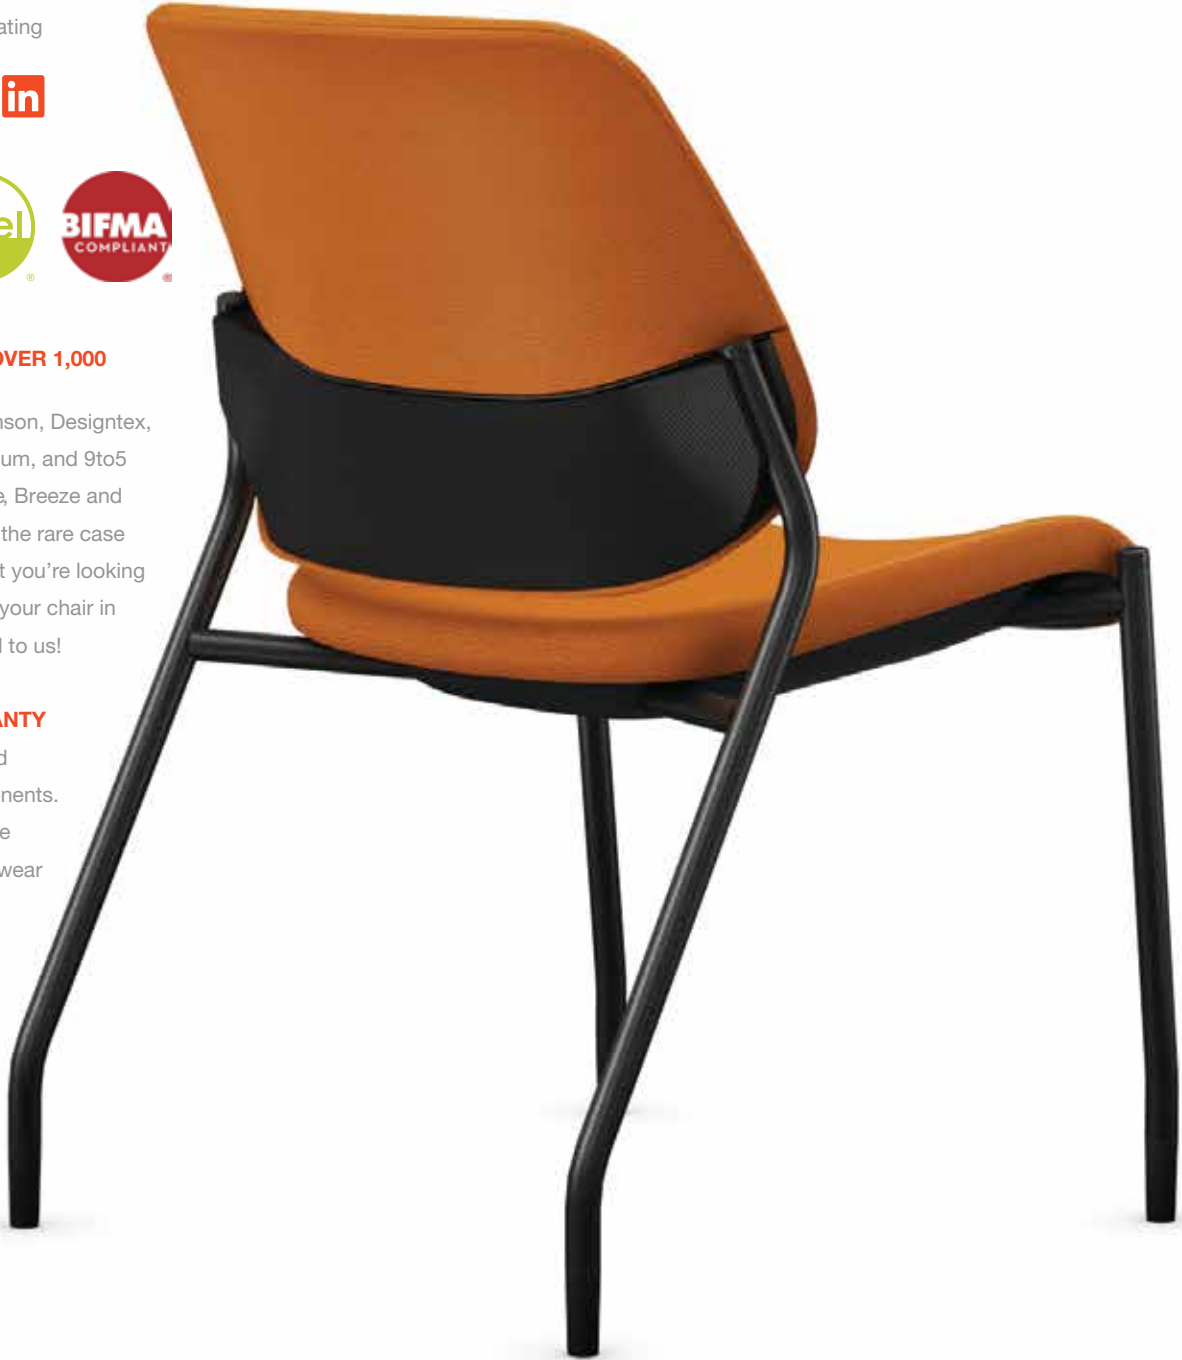

9to5® seating

3211 Jack Northrop Ave.
Hawthorne, CA 90250

PHONE 888.925.SEAT

FAX 866.925.SEAT

EMAIL sales@9to5seating.com

9to5seating.com

Follow us @9to5seating

CHOOSE FROM OVER 1,000 TEXTILES

offered by C.F. Stinson, Designtex, Maharam, Momentum, and 9to5 Seating's Signature, Breeze and Nautilus Cards. In the rare case we don't have what you're looking for, we'll upholster your chair in any fabric provided to us!

LIFETIME WARRANTY

on all structural and mechanical components. Fabric and foam are warranted against wear through and deterioration for five years.

Part of the Flokk Group

9to5®
seating

@NCE
from 9to5 Seating