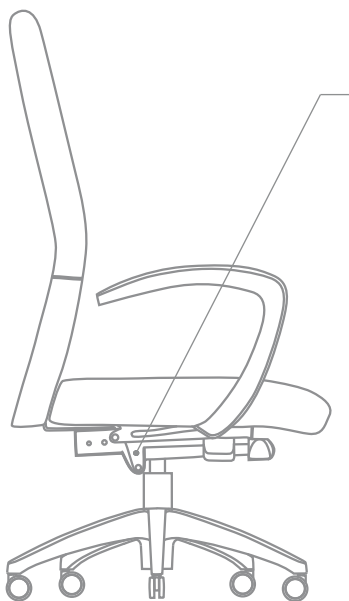

bristol

SEAMLESS INTEGRATION INTO
YOUR OFFICE'S ARCHITECTURE

9to5[®]
seating

FEATURES

RATCHET BACK HEIGHT ADJUSTMENT

HIGH RESILIENT MOLDED FOAM

used on every seat and back, with a detailed upholstered treatment.

ARM OPTIONS

Multiple arm options include height/width adjustable, pivot/slide arm and fixed arms.

WATERFALL SEAT FRONT

promotes circulation and good health.

FOUR CONTROL CHOICES,

including swivel tilt, rocking tilt, multi-function and heavy duty control options.

HIGH PROFILE BASE

features a reinforced inner structure for durability.

OPTIONAL SEAT SLIDER

adjusts seat depth.

a.

c.

d.

e.