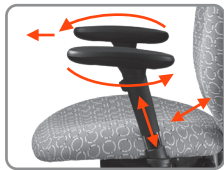

f.

STATEMENT OF LINE

MID-BACK 2360

HIGH-BACK 2380

**STOOL 2360
CY30/CY36**

OVERALL WIDTH	25.0	25.0	25.0
OVERALL DEPTH	26.0	26.0	26.0
OVERALL HEIGHT	37.5 - 45.5	40.5 - 48.5	46.5 - 53.5 / 48.5 - 55.5
SEAT WIDTH	20.0	20.0	20.0
SEAT DEPTH	19.0	19.0	19.0
SEAT HEIGHT	16.5 - 22.5	16.5 - 22.0	22.0 - 30.0 / 25.0 - 36.0
BACK WIDTH	20.0	20.0	20.0
BACK HEIGHT	19.0 - 23.5	23.0 - 25.5	19.0 - 21.5
COM	1.4 yds	1.5 yds	1.4 yds
WEIGHT	30.0 - 39.0 lbs	31.0 - 40.0 lbs	30.0 - 40.0 lbs

All dimensions are in inches

ARM OPTIONS

A8B/S
HEIGHT ADJUSTABLE ARM
SILVER/BLACK

A9B/S
HEIGHT/WIDTH ADJUSTABLE ARM
SILVER/BLACK

A10
CANTILEVER ARM

A19
CHROME CANTILEVER ARM

A36
HEIGHT ADJUSTABLE PIVOT/
SLIDE ARM

A37
HEIGHT/WIDTH ADJUSTABLE
PIVOT/SLIDE ARM

BASES

BA12B
HIGH PROFILE ALUMINUM BASE
BLACK

BA12P
HIGH PROFILE ALUMINUM BASE
POLISHED

BA12S
HIGH PROFILE ALUMINUM BASE
SILVER

ADJUSTABLE BACK HEIGHT

Allows users to easily set back height for best comfort.