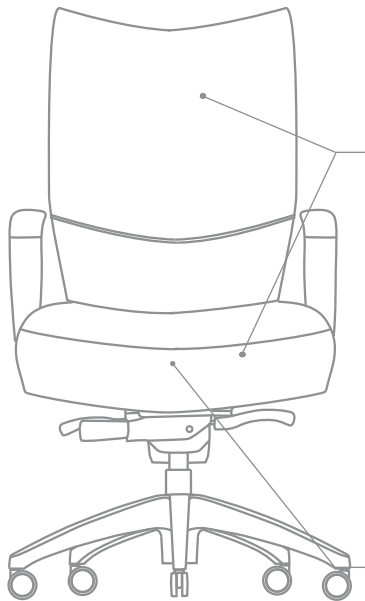

bristol

SEAMLESS INTEGRATION INTO
YOUR OFFICE'S ARCHITECTURE

9to5[®]
seating

FEATURES

RATCHET BACK HEIGHT ADJUSTMENT

HIGH RESILIENT MOLDED FOAM

used on every seat and back, with a detailed upholstered treatment.

ARM OPTIONS

Multiple arm options include height/width adjustable, pivot/slide arm and fixed arms.

WATERFALL SEAT FRONT

promotes circulation and good health.

FOUR CONTROL CHOICES,

including swivel tilt, rocking tilt, multi-function and heavy duty control options.

HIGH PROFILE BASE

features a reinforced inner structure for durability.

OPTIONAL SEAT SLIDER

adjusts seat depth.

a.

c.

d.

e.

f.

STATEMENT OF LINE

MID-BACK 2360

HIGH-BACK 2380

**STOOL 2360
CY30/CY36**

OVERALL WIDTH	25.0	25.0	25.0
OVERALL DEPTH	26.0	26.0	26.0
OVERALL HEIGHT	37.5 - 45.5	40.5 - 48.5	46.5 - 53.5 / 48.5 - 55.5
SEAT WIDTH	20.0	20.0	20.0
SEAT DEPTH	19.0	19.0	19.0
SEAT HEIGHT	16.5 - 22.5	16.5 - 22.0	22.0 - 30.0 / 25.0 - 36.0
BACK WIDTH	20.0	20.0	20.0
BACK HEIGHT	19.0 - 23.5	23.0 - 25.5	19.0 - 21.5
COM	1.4 yds	1.5 yds	1.4 yds
WEIGHT	30.0 - 39.0 lbs	31.0 - 40.0 lbs	30.0 - 40.0 lbs