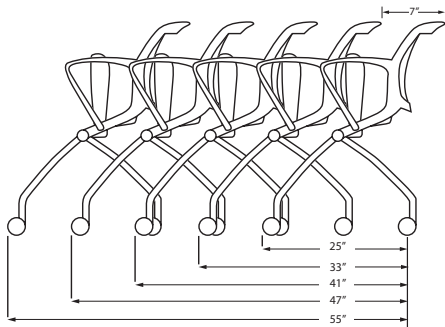

STATEMENT OF LINE

DIMENSIONS

1310 Armless
4 Metal Legs

OVERALL WIDTH	21.0
OVERALL DEPTH	26.0
OVERALL HEIGHT	33.0
SEAT WIDTH	18.0
SEAT DEPTH	16.0
SEAT HEIGHT	18.0
BACK WIDTH	19.0
BACK HEIGHT	17.5
COM	N/A
COL	N/A
WEIGHT	13.0 LB

All dimensions are in inches. See all model dimensions on Bella Spec Sheet.

BACK OPTIONS

PLASTIC COLORS

MESH OPTIONS

NESTING FOOTPRINT

ARM OPTIONS

FRAME COLORS

Part of the Flokk Group

ADDITIONAL PRODUCT MATERIALS

9to5seating.com
3211 Jack Northrop Ave.
Hawthorne, CA 90250

P: 888.925.SEAT
F: 866.925.SEAT
E: sales@9to5seating.com

Follow us @9to5seating