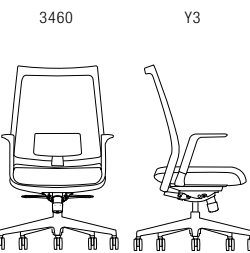

FULL SYNCHRO TILT

- Seat slider standard
- 3-position tilt lock
- 2:1 back-to-seat tilt ratio
- Center knob tension adjustment
- 360° swivel
- Pneumatic cylinder height adjustment

WIDTH: 27.0
DEPTH: 27.0
HEIGHT: 41.0-45.5
SEAT WIDTH: 20.0
SEAT DEPTH: 16.5-19.5
SEAT HEIGHT: 16-20.5
BACK WIDTH: 21.5
BACK HEIGHT: 24.0
COM: 0.9 YD
COL: 13 SQ FT
WEIGHT: 43.0 LB

BASE OPTIONS

27" Mid-Profile Nylon Base
BA11B - Black
BA11G - Gray

27" Mid-Profile Aluminum Base - Polished