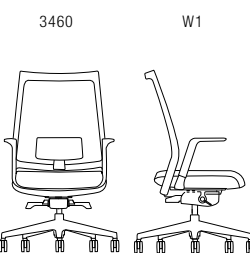

WEIGHT-BALANCED SYNCHRO TILT

- Seat slider standard
- Automatic tension adjustment
- 2-position tilt lock
- 4-position tilt lock
- 3:1 back-to-seat tilt ratio
- 360° swivel
- Pneumatic cylinder height adjustment

WIDTH: 27.0
DEPTH: 27.0
HEIGHT: 40.0-44.5
SEAT WIDTH: 20.0
SEAT DEPTH: 16.5-19.5
SEAT HEIGHT: 16.0-20.5
BACK WIDTH: 21.5
BACK HEIGHT: 24.0
COM: 0.9 YD
COL: 13 SQ FT
WEIGHT: 41.0 LB

ADDITIONAL OPTIONS

Height Adjustable Lumbar

MESH COLORS

M2	BLACK M21	GRAY M22	WHITE M23	GREEN M24
M2	RED M25	BLUE M26	ORANGE M27	AQUA M28

M4	LATTE M40	CLOUD M41	LEMON M42	APPLE M43	TANGERINE M44
M4	AQUA M45	CRIMSON M46	ELECTRIC M47	ONYX M48	DOVE M49

PLASTIC COLORS

BLACK PBK	DOVE GRAY PDG

BLACK

NC

DOVE GRAY

$25