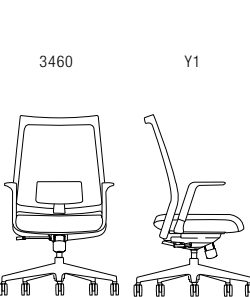

MESH BACK TASK

MODEL CONTROL DESCRIPTION

SIMPLE SYNCHRO TILT

ARM

FABRIC/LEATHER

A/COM	B	C	D	E	F	G	L3	L4	L5	
A00	545	575	600	635	675	715	755	585	615	665
A42B/D	605	635	660	695	735	775	815	645	675	725
A43B/D	605	635	660	695	735	775	815	645	675	725
A45B/D	615	645	670	705	745	785	825	655	685	735

FEATURES

- Seat slider standard
- Upright tilt lock
- 3:1 back-to-seat tilt ratio
- Center knob tension adjustment
- 360° swivel
- Pneumatic cylinder height adjustment

DIMENSIONS

WIDTH: 27.0
DEPTH: 27.0
HEIGHT: 39.5-44.0
SEAT WIDTH: 20.0
SEAT DEPTH: 16.0-18.5
SEAT HEIGHT: 16.0-20.5
BACK WIDTH: 21.5
BACK HEIGHT: 23.5
COM: 0.9 YD
COL: 13 SQ FT
WEIGHT: 41.0 LB

ARM OPTIONS

Nylon Loop Arm
A42B - Black
A42G - Dove Gray

Fixed Arm
A43B - Black
A43G - Dove Gray

4-Way Height and Width Adjustable Arm
A45B - Black
A45G - Dove Gray

CASTER OPTIONS

Large Diameter Carpet Casters

Large Diameter Hard Floor and Carpet Casters

Chrome-Accented Hard Floor and Carpet Casters

Hubless Hard Floor and Carpet Casters

Hubless Hard Floor and Carpet Casters