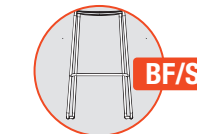

FRAME COLORS

BF - Black
SF - Silver