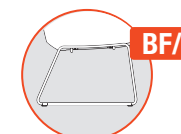

BF/SF
NC
Wire Rod BF - Black / SF - Silver