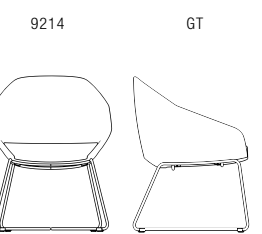

MODEL CONTROL DESCRIPTION

FABRIC/LEATHER

FEATURES

DIMENSIONS

BASE FINISHES

CASTER OPTIONS

**SIDE CHAIR
4 METAL LEGS**

A/COM	B	C	D	E	F	G	L3/COL	L4	L5
1200	1260	1300	1360	1430	1510	1600	1340	1440	1800

- Black or silver 4-leg base
- Dome glides standard

WIDTH: 24.5
DEPTH: 24.0
HEIGHT: 31.5
SEAT WIDTH: 19.0
SEAT DEPTH: 18.0
SEAT HEIGHT: 18.0
BACK WIDTH: 20.0
BACK HEIGHT: 15.5
COM: 2.0 YD
COL: 37.0 SQ FT
WEIGHT: 27.0 LB

Aluminum Swivel Base
 BA20P - Polished
 BA20S - Silver
 CY9N - Free Swivel
 CY9NA - Auto Return
\$50

4 Leg
 BF - Black
 SF - Silver

Large Diameter
 Carpet Casters

**SIDE CHAIR
WIRE ROD BASE**

A/COM	B	C	D	E	F	G	L3/COL	L4	L5
1270	1330	1370	1430	1500	1580	1670	1410	1510	1870

- Black or silver wire rod base

WIDTH: 24.5
DEPTH: 24.0
HEIGHT: 31.5
SEAT WIDTH: 19.0
SEAT DEPTH: 18.0
SEAT HEIGHT: 18.0
BACK WIDTH: 20.0
BACK HEIGHT: 15.5
COM: 2.0 YD
COL: 37.0 SQ FT
WEIGHT: 27.0 LB

Wire Rod
 BF - Black
 SF - Silver