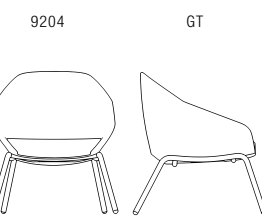

MODEL CONTROL DESCRIPTION

FABRIC/LEATHER

FEATURES

DIMENSIONS

BASE FINISHES

CASTER OPTIONS

**SIDE CHAIR
4 METAL LEGS**

A/COM	B	C	D	E	F	G	L3/COL	L4	L5
1200	1260	1300	1360	1430	1510	1600	1340	1440	1800

- Black or silver 4-leg base
- Dome glides standard

WIDTH: 24.5
DEPTH: 24.0
HEIGHT: 31.5
SEAT WIDTH: 19.0
SEAT DEPTH: 18.0
SEAT HEIGHT: 18.0
BACK WIDTH: 20.0
BACK HEIGHT: 15.5
COM: 2.0 YD
COL: 37.0 SQ FT
WEIGHT: 27.0 LB