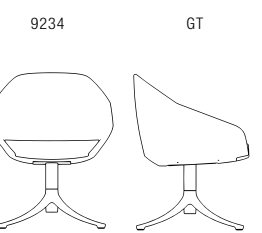

**SIDE CHAIR
SWIVEL BASE**

A/COM	B	C	D	E	F	G	L3/COL	L4	L5
1400	1460	1500	1560	1630	1710	1800	1540	1640	2000

- Polished or silver aluminum swivel base
- Nylon glides standard
- Optional auto-return cylinder

WIDTH: 24.5
DEPTH: 24.0
HEIGHT: 31.5
SEAT WIDTH: 19.0
SEAT DEPTH: 18.0
SEAT HEIGHT: 18.0
BACK WIDTH: 20.0
BACK HEIGHT: 15.5
COM: 2.0 YD
COL: 37.0 SQ FT
WEIGHT: 33.5 LB