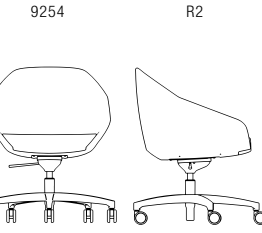

- Black or silver wire rod base

WIDTH: 24.5
DEPTH: 24.0
HEIGHT: 31.5
SEAT WIDTH: 19.0
SEAT DEPTH: 18.0
SEAT HEIGHT: 18.0
BACK WIDTH: 20.0
BACK HEIGHT: 15.5
COM: 2.0 YD
COL: 37.0 SQ FT
WEIGHT: 27.0 LB

Wire Rod
 BF - Black
 SF - Silver

Chrome-Accented Hard
 Floor and Carpet Casters
 *Standard with BA16P

**SIDE CHAIR
SWIVEL BASE**

A/COM	B	C	D	E	F	G	L3/COL	L4	L5
1400	1460	1500	1560	1630	1710	1800	1540	1640	2000

- Polished or silver aluminum swivel base
- Nylon glides standard
- Optional auto-return cylinder

WIDTH: 24.5
DEPTH: 24.0
HEIGHT: 31.5
SEAT WIDTH: 19.0
SEAT DEPTH: 18.0
SEAT HEIGHT: 18.0
BACK WIDTH: 20.0
BACK HEIGHT: 15.5
COM: 2.0 YD
COL: 37.0 SQ FT
WEIGHT: 33.5 LB

27" Mid-Profile
 BA16B - Black
 BA16P - Polished
 (Chrome-Accented Casters Standard with Polished Base)