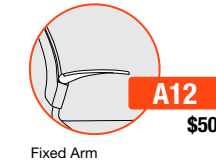

ARM OPTIONS