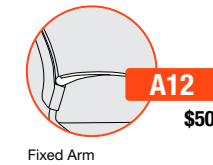

ARM OPTIONS