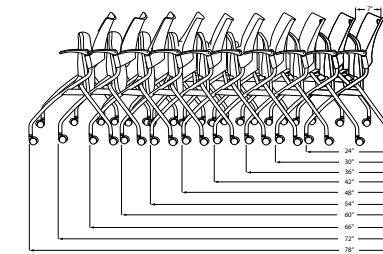

ARM OPTIONS

CASTER OPTIONS

NESTING FOOTPRINT

CAUTION: Careless nesting of chairs may scratch and damage frames

FRAME COLORS*

BLACK BF	SILVER SF

MESH COLORS

M1	BLACK M11	GRAY M12	SILVER M13	M1 MESH NC
M3	GRAPHITE M31	SLATE M32	SNOW M33	M3 MESH $25

PLASTIC COLORS*

BLACK SWAN P01	WHITE WHISPER P05	FEDERAL BLUE P11	CRIMSON RED P12	LEMON YELLOW P13	DOVE GRAY P14
CLOUD GRAY P15	LAGOON BLUE P16	APPLE GREEN P17	TANGERINE ORANGE P18	LATTE P19	AZURE BLUE P20

(BACK AND SEAT)

*Mesh back frame is P01 Black Swan.