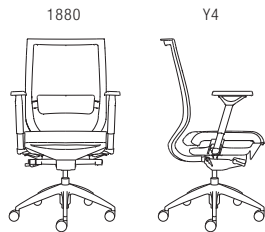

HIGH-BACK INTENSIVE SYNCHRO TILT

	A	B/COM	C	D	E	F	G	L3/COL	L4	L5
A00	998	1033	1063	1118	1173	1213	1278	1148	1198	1348
A6	1158	1193	1223	1278	1333	1373	1438	1308	1358	1508
A8B/S	1103	1138	1168	1223	1278	1318	1383	1253	1303	1453
A10	1108	1143	1173	1228	1283	1323	1388	1258	1308	1458
A36	1123	1158	1188	1243	1298	1338	1403	1273	1323	1473

SEAT SLIDER (SS) - STANDARD