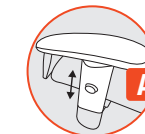

A8B/S
$105

Height Adjustable Arm
A8B - Black
A8S - Silver