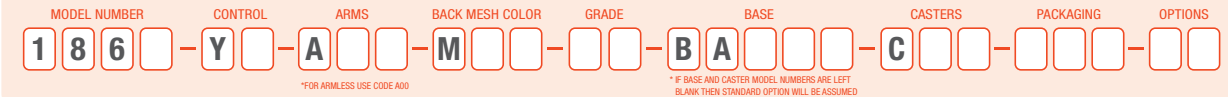

CREATING ARIA MODEL NUMBER

PACKAGING NOTES

CODE	DESCRIPTION	LIST UPCHARGE
AB	ASSEMBLED IN BAG	\$0
PAC	PARTIALLY ASSEMBLED IN CARTON	\$0
BAC	BACK ASSEMBLED IN CARTON	\$80

MODEL	CONTROL	DESCRIPTION	ARM	FABRIC/LEATHER	FEATURES	DIMENSIONS
1860	Y1	MID-BACK SIMPLE SYNCHRO TILT	A00	A 873 B/COM 908 C 938 D 993 E 1048 F 1088 G 1153 L3/COL 1023 L4 1073 L5 1223	<ul style="list-style-type: none"> • Upright tilt lock • 3:1 back-to-seat tilt ratio • Center knob tension adjustment • 360° swivel • Pneumatic cylinder height adjustment 	WIDTH: 26.5 DEPTH: 27.5 HEIGHT: 35.5-40.0 SEAT WIDTH: 21.0 SEAT DEPTH: 16.5 SEAT HEIGHT: 17.5-22.0 BACK WIDTH: 19.0 BACK HEIGHT: 18.5 COM: 1.0 YD COL: 13.0 SQ FT WEIGHT: 36.0 LB
			A6	1033 1068 1098 1153 1208 1248 1313 1183 1233 1383		
			A8B/S	978 1013 1043 1098 1153 1193 1258 1128 1178 1328		
			A10	983 1018 1048 1103 1158 1198 1263 1133 1183 1333		
			A36	998 1033 1063 1118 1173 1213 1278 1148 1198 1348		
				SEAT SLIDER (SS) - NOT AVAILABLE		
1860	Y3	MID-BACK FULL SYNCHRO TILT	A00	A 933 B/COM 968 C 998 D 1053 E 1108 F 1148 G 1213 L3/COL 1083 L4 1133 L5 1283	<ul style="list-style-type: none"> • 3-position tilt lock • 2:1 back-to-seat tilt ratio • Center knob tension adjustment • 360° swivel • Pneumatic cylinder height adjustment 	WIDTH: 26.5 DEPTH: 27.5 HEIGHT: 35.5-40.0 SEAT WIDTH: 21.0 SEAT DEPTH: 16.5 SEAT HEIGHT: 17.5-22.0 BACK WIDTH: 19.0 BACK HEIGHT: 18.5 COM: 1.0 YD COL: 13.0 SQ FT WEIGHT: 38.0 LB
			A6	1093 1128 1158 1213 1268 1308 1373 1243 1293 1443		
			A8B/S	1038 1073 1103 1158 1213 1253 1318 1188 1238 1388		
			A10	1043 1078 1108 1163 1218 1258 1323 1193 1243 1393		
			A36	1058 1093 1123 1178 1233 1273 1338 1208 1258 1408		
				SEAT SLIDER (SS) - NOT AVAILABLE		
1866	Y1	MID-BACK 10" STOOL SIMPLE SYNCHRO TILT	A00	A 998 B/COM 1033 C 1063 D 1118 E 1173 F 1213 G 1278 L3/COL 1148 L4 1198 L5 1348	<ul style="list-style-type: none"> • Height-adjustable 20" diameter foot ring • Upright tilt lock • 3:1 back-to-seat tilt ratio • Center knob tension control • 360° swivel • Pneumatic cylinder height adjustment 	WIDTH: 26.5 DEPTH: 27.5 HEIGHT: 45.5-55.5 SEAT WIDTH: 21.0 SEAT DEPTH: 16.5 SEAT HEIGHT: 27.5-37.5 BACK WIDTH: 19.0 BACK HEIGHT: 18.5 COM: 1.0 YD COL: 13.0 SQ FT WEIGHT: 44.0 LB
			A6	1158 1193 1223 1278 1333 1373 1438 1308 1358 1508		
			A8B/S	1103 1138 1168 1223 1278 1318 1383 1253 1303 1453		
			A10	1108 1143 1173 1228 1283 1323 1388 1258 1308 1458		
			A36	1123 1158 1188 1243 1298 1338 1403 1273 1323 1473		
				SEAT SLIDER - NOT AVAILABLE		
1868	Y1	MID-BACK 8" STOOL SIMPLE SYNCHRO TILT	A00	A 998 B/COM 1033 C 1063 D 1118 E 1173 F 1213 G 1278 L3/COL 1148 L4 1198 L5 1348	<ul style="list-style-type: none"> • Height-adjustable 20" diameter foot ring • Upright tilt lock • 3:1 back-to-seat tilt ratio • Center knob tension control • 360° swivel • Pneumatic cylinder height adjustment 	WIDTH: 26.5 DEPTH: 27.5 HEIGHT: 40.5-48.5 SEAT WIDTH: 21.0 SEAT DEPTH: 16.5 SEAT HEIGHT: 22.5-30.5 BACK WIDTH: 19.0 BACK HEIGHT: 18.5 COM: 1.0 YD COL: 13.0 SQ FT WEIGHT: 43.0 LB
			A6	1158 1193 1223 1278 1333 1373 1438 1308 1358 1508		
			A8B/S	1103 1138 1168 1223 1278 1318 1383 1253 1303 1453		
			A10	1108 1143 1173 1228 1283 1323 1388 1258 1308 1458		
			A36	1123 1158 1188 1243 1298 1338 1403 1273 1323 1473		
				SEAT SLIDER - NOT AVAILABLE		