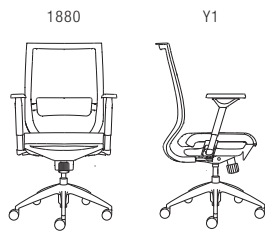

HIGH-BACK

MODEL CONTROL DESCRIPTION ARM FABRIC/LEATHER

HIGH-BACK SIMPLE SYNCHRO TILT

	A	B/COM	C	D	E	F	G	L3/COL	L4	L5
A00	923	958	988	1043	1098	1138	1203	1073	1123	1273
A6	1083	1118	1148	1203	1258	1298	1363	1233	1283	1433
A8B/S	1028	1063	1093	1148	1203	1243	1308	1178	1228	1378
A10	1033	1068	1098	1153	1208	1248	1313	1183	1233	1383
A36	1048	1083	1113	1168	1223	1263	1328	1198	1248	1398

SEAT SLIDER (SS) - STANDARD