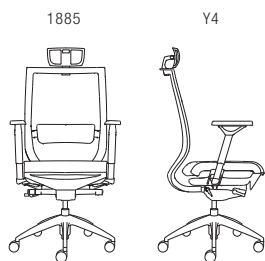

HIGH-BACK W/ HEADREST INTENSIVE SYNCHRO TILT

	A	B/COM	C	D	E	F	G	L3/COL	L4	L5
A00	1083	1118	1148	1203	1258	1298	1363	1233	1283	1433
A6	1243	1278	1308	1363	1418	1458	1523	1393	1443	1593
A8B/S	1188	1223	1253	1308	1363	1403	1468	1338	1388	1538
A10	1193	1228	1258	1313	1368	1408	1473	1343	1393	1543
A36	1208	1243	1273	1328	1383	1423	1488	1358	1408	1558

SEAT SLIDER (SS) - STANDARD

FEATURES

- Upright tilt lock
- 3:1 back-to-seat tilt ratio
- Center knob tension adjustment
- 360° swivel
- Pneumatic cylinder height adjustment

DIMENSIONS

WIDTH: 26.5
DEPTH: 27.5
HEIGHT: 40.5-45.0
SEAT WIDTH: 21.0
SEAT DEPTH: 17.0-19.5
SEAT HEIGHT: 17.5-22.5
BACK WIDTH: 19.0
BACK HEIGHT: 24.5
COM: 1.0 YD
COL: 13.0 SQ FT
WEIGHT: 44.0 LB

- Integrated seat slider
- 4-position tilt lock
- 5° forward tilt
- Side knob tension adjustment
- 2:1 back-to-seat tilt ratio
- 360° swivel
- Pneumatic cylinder height adjustment

WIDTH: 26.5
DEPTH: 27.5
HEIGHT: 40.0-43.0
SEAT WIDTH: 21.0
SEAT DEPTH: 17.0-19.5
SEAT HEIGHT: 18.5-21.5
BACK WIDTH: 19.0
BACK HEIGHT: 24.5
COM: 1.0 YD
COL: 13.0 SQ FT
WEIGHT: 44.0 LB

- Upright tilt lock
- 3:1 back-to-seat tilt ratio
- Center knob tension adjustment
- 360° swivel
- Pneumatic cylinder height adjustment

WIDTH: 26.5
DEPTH: 27.5
HEIGHT: 47.0-53.5
SEAT WIDTH: 21.0
SEAT DEPTH: 17.0-19.5
SEAT HEIGHT: 17.5-22.0
BACK WIDTH: 19.0
BACK HEIGHT: 24.5
COM: 1.0 YD
COL: 13.0 SQ FT
WEIGHT: 44.0 LB

- Integrated seat slider
- 4-position tilt lock
- 5° forward tilt
- Side knob tension adjustment
- 2:1 back-to-seat tilt ratio
- 360° swivel
- Pneumatic cylinder height adjustment

WIDTH: 26.5
DEPTH: 27.5
HEIGHT: 46.0-51.0
SEAT WIDTH: 21.0
SEAT DEPTH: 17.0-19.5
SEAT HEIGHT: 17.5-22.0
BACK WIDTH: 19.0
BACK HEIGHT: 24.5
COM: 1.0 YD
COL: 13.0 SQ FT
WEIGHT: 44.0 LB

ARM OPTIONS

A6
$160

Height Adjustable Pivot/Slide Arm

A8B/S
$105

Height Adjustable Arm
A8B - Black
A8S - Silver

A10
$110

Soft Touch C-Shaped Arm

A36
$125

Height Adjustable Pivot/Slide Arm

CASTER OPTIONS

C6
STD

Large Diameter Carpet Casters

C6S
$35

Large Diameter Hard Floor and Carpet Casters

C7
$35

Chrome-Accented Hard Floor and Carpet Casters

BASE OPTIONS

BA10B/P/S
$110

BA11B
STD

27" Mid-Profile Nylon Base
BA11B - Black

ADDITIONAL OPTIONS

LB
$30

Height Adjustable Lumbar Support (Factory Installed)

HD
$125

MESH COLORS

M2	BLACK M21	GRAY M22	WHITE M23	GREEN M24
M2	RED M25	BLUE M26	ORANGE M27	AQUA M28

M4	LATTE M40	CLOUD M41	LEMON M42	APPLE M43	TANGERINE M44	CRIMSON M46
M4	LAGOON M47	ONYX M48	DOVE M49	AZURE M50	FEDERAL BLUE M51	WHITE WHISPER M52