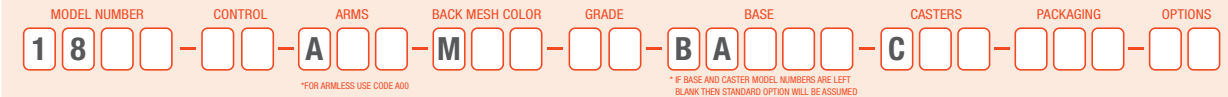

CREATING ARIA MODEL NUMBER

PACKAGING NOTES

CODE	DESCRIPTION	LIST UPCHARGE
AB	ASSEMBLED IN BAG	$0
PAC	PARTIALLY ASSEMBLED IN CARTON	$0
BAC	BACK ASSEMBLED IN CARTON	$80