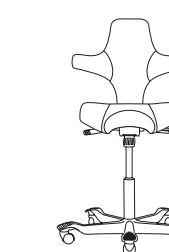

CY29
SIT-TO-STAND
SEAT HEIGHT: 19.0"-26.0"