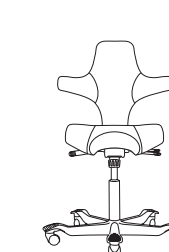

CYLINDER OPTIONS

CY23
STANDARD
SEAT HEIGHT: 16.5"-21.5"