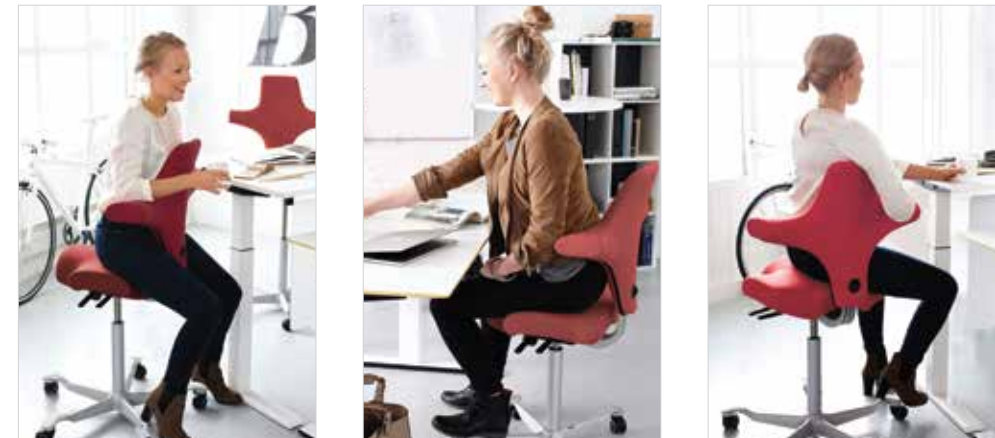

HÅG IN BALANCE®

Trademarked technology supports continuous motion and maximum adaptability for a variety of users. Each HÅG Capisco comes standard with a seat slider, height-adjustable back, two-position back lock, tension adjustment and seat height adjustment.

THE ICONIC SADDLE-INSPIRED SEAT

HÅG Capisco is designed with a curved seat reminiscent of a saddle to promote natural upright positioning. The contours open up the hip angle, which in turn extends the spine and opens the chest. The seating experience helps fight fatigue throughout the day, allowing you to perform at the top of your game.

BODIES IN MOTION

HÅG Capisco offers the ultimate in self-directed comfort, encouraging movement and change. Treaded foot plates on the base give you a place to either rest your feet or help you easily shift into your next position, whether that's perching, sitting sideways, or even facing backwards. Of course, there's always traditional sitting too.

SO MANY OPTIONS, FIND YOUR MATCH

Part of the HÅG Capisco seating experience is the freedom to choose the textile that best suits your style and application: woven, coated, leather or COM/COL. HÅG Capisco integrates easily into an office (especially home offices) with wovens. Leather provides an upscale, design-forward look, or go with coated for medical or high-traffic spaces.

ANY DESK, ANYWHERE

With a choice of three cylinder heights, HÅG Capisco fits any workstation and accommodates multi-positional whether you sit at a traditional desk, perch at a sit-stand desk or alternate between standing and sitting. No other task chair is so well adapted to sitting at different heights. An optional foot ring is available for extra support. HÅG Capisco has a 300-lb. rating and is covered under 9to5 Seating's industry-leading warranty.