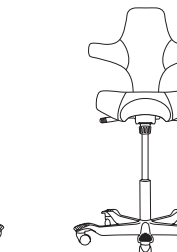

CY37
STOOL
SEAT HEIGHT: 22.5"-32.0"