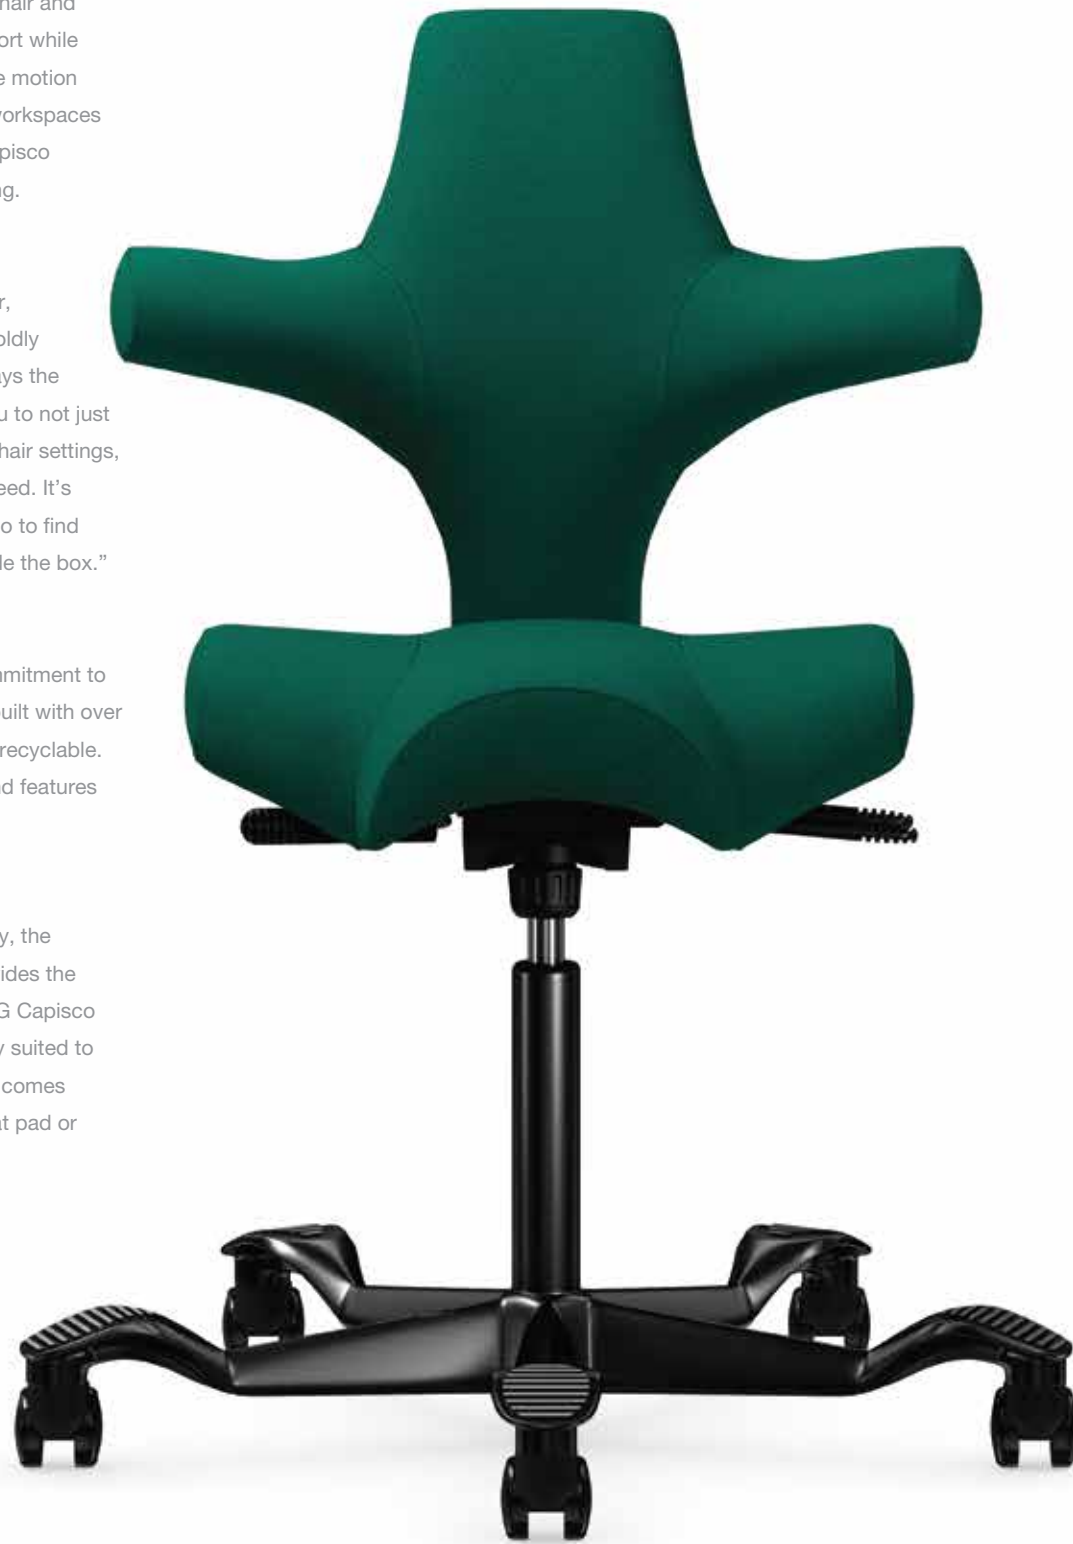

THE EXTENDED FAMILY

Also part of the HÅG Capisco family, the lightweight HÅG Capisco Puls provides the dynamic movement benefits of HÅG Capisco in a slim plastic silhouette, perfectly suited to flexible spaces. HÅG Capisco Puls comes with two upholstery options – a seat pad or a removable seat cushion.