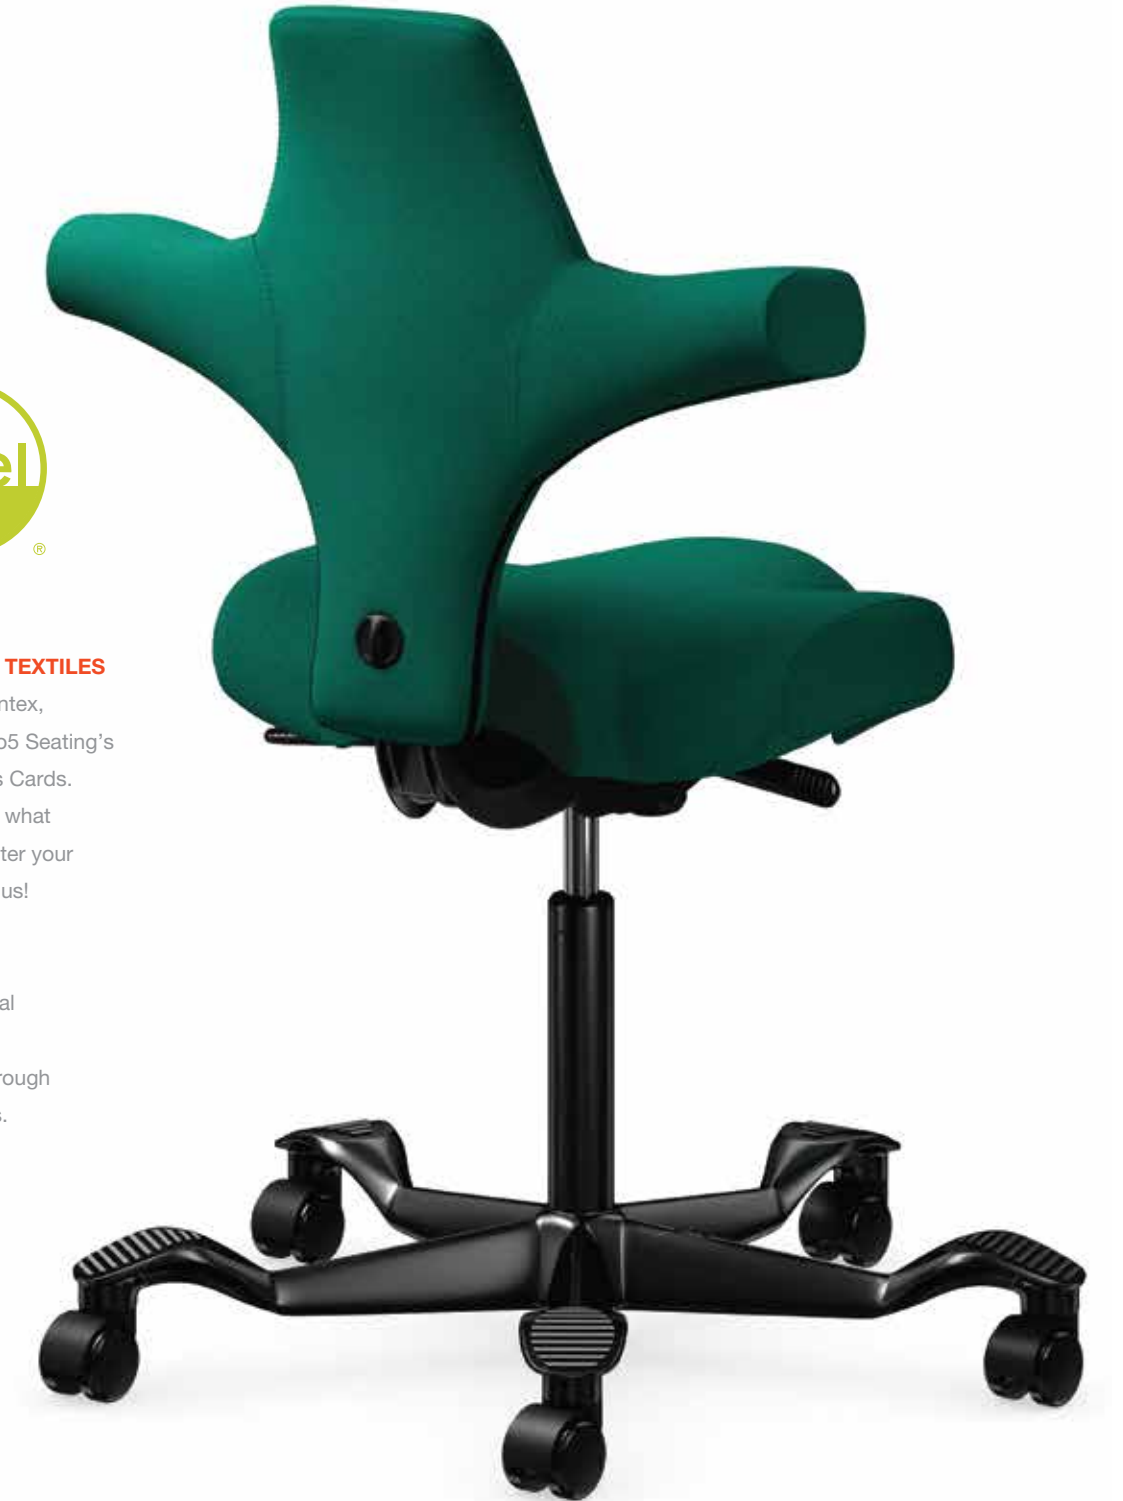

LIFETIME WARRANTY

on all structural and mechanical components. Fabric and foam are warranted against wear through and deterioration for five years.