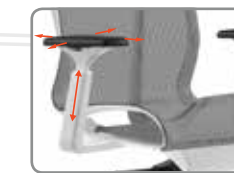

A35 HEIGHT ADJUSTABLE ARM W/SLIDING PAD