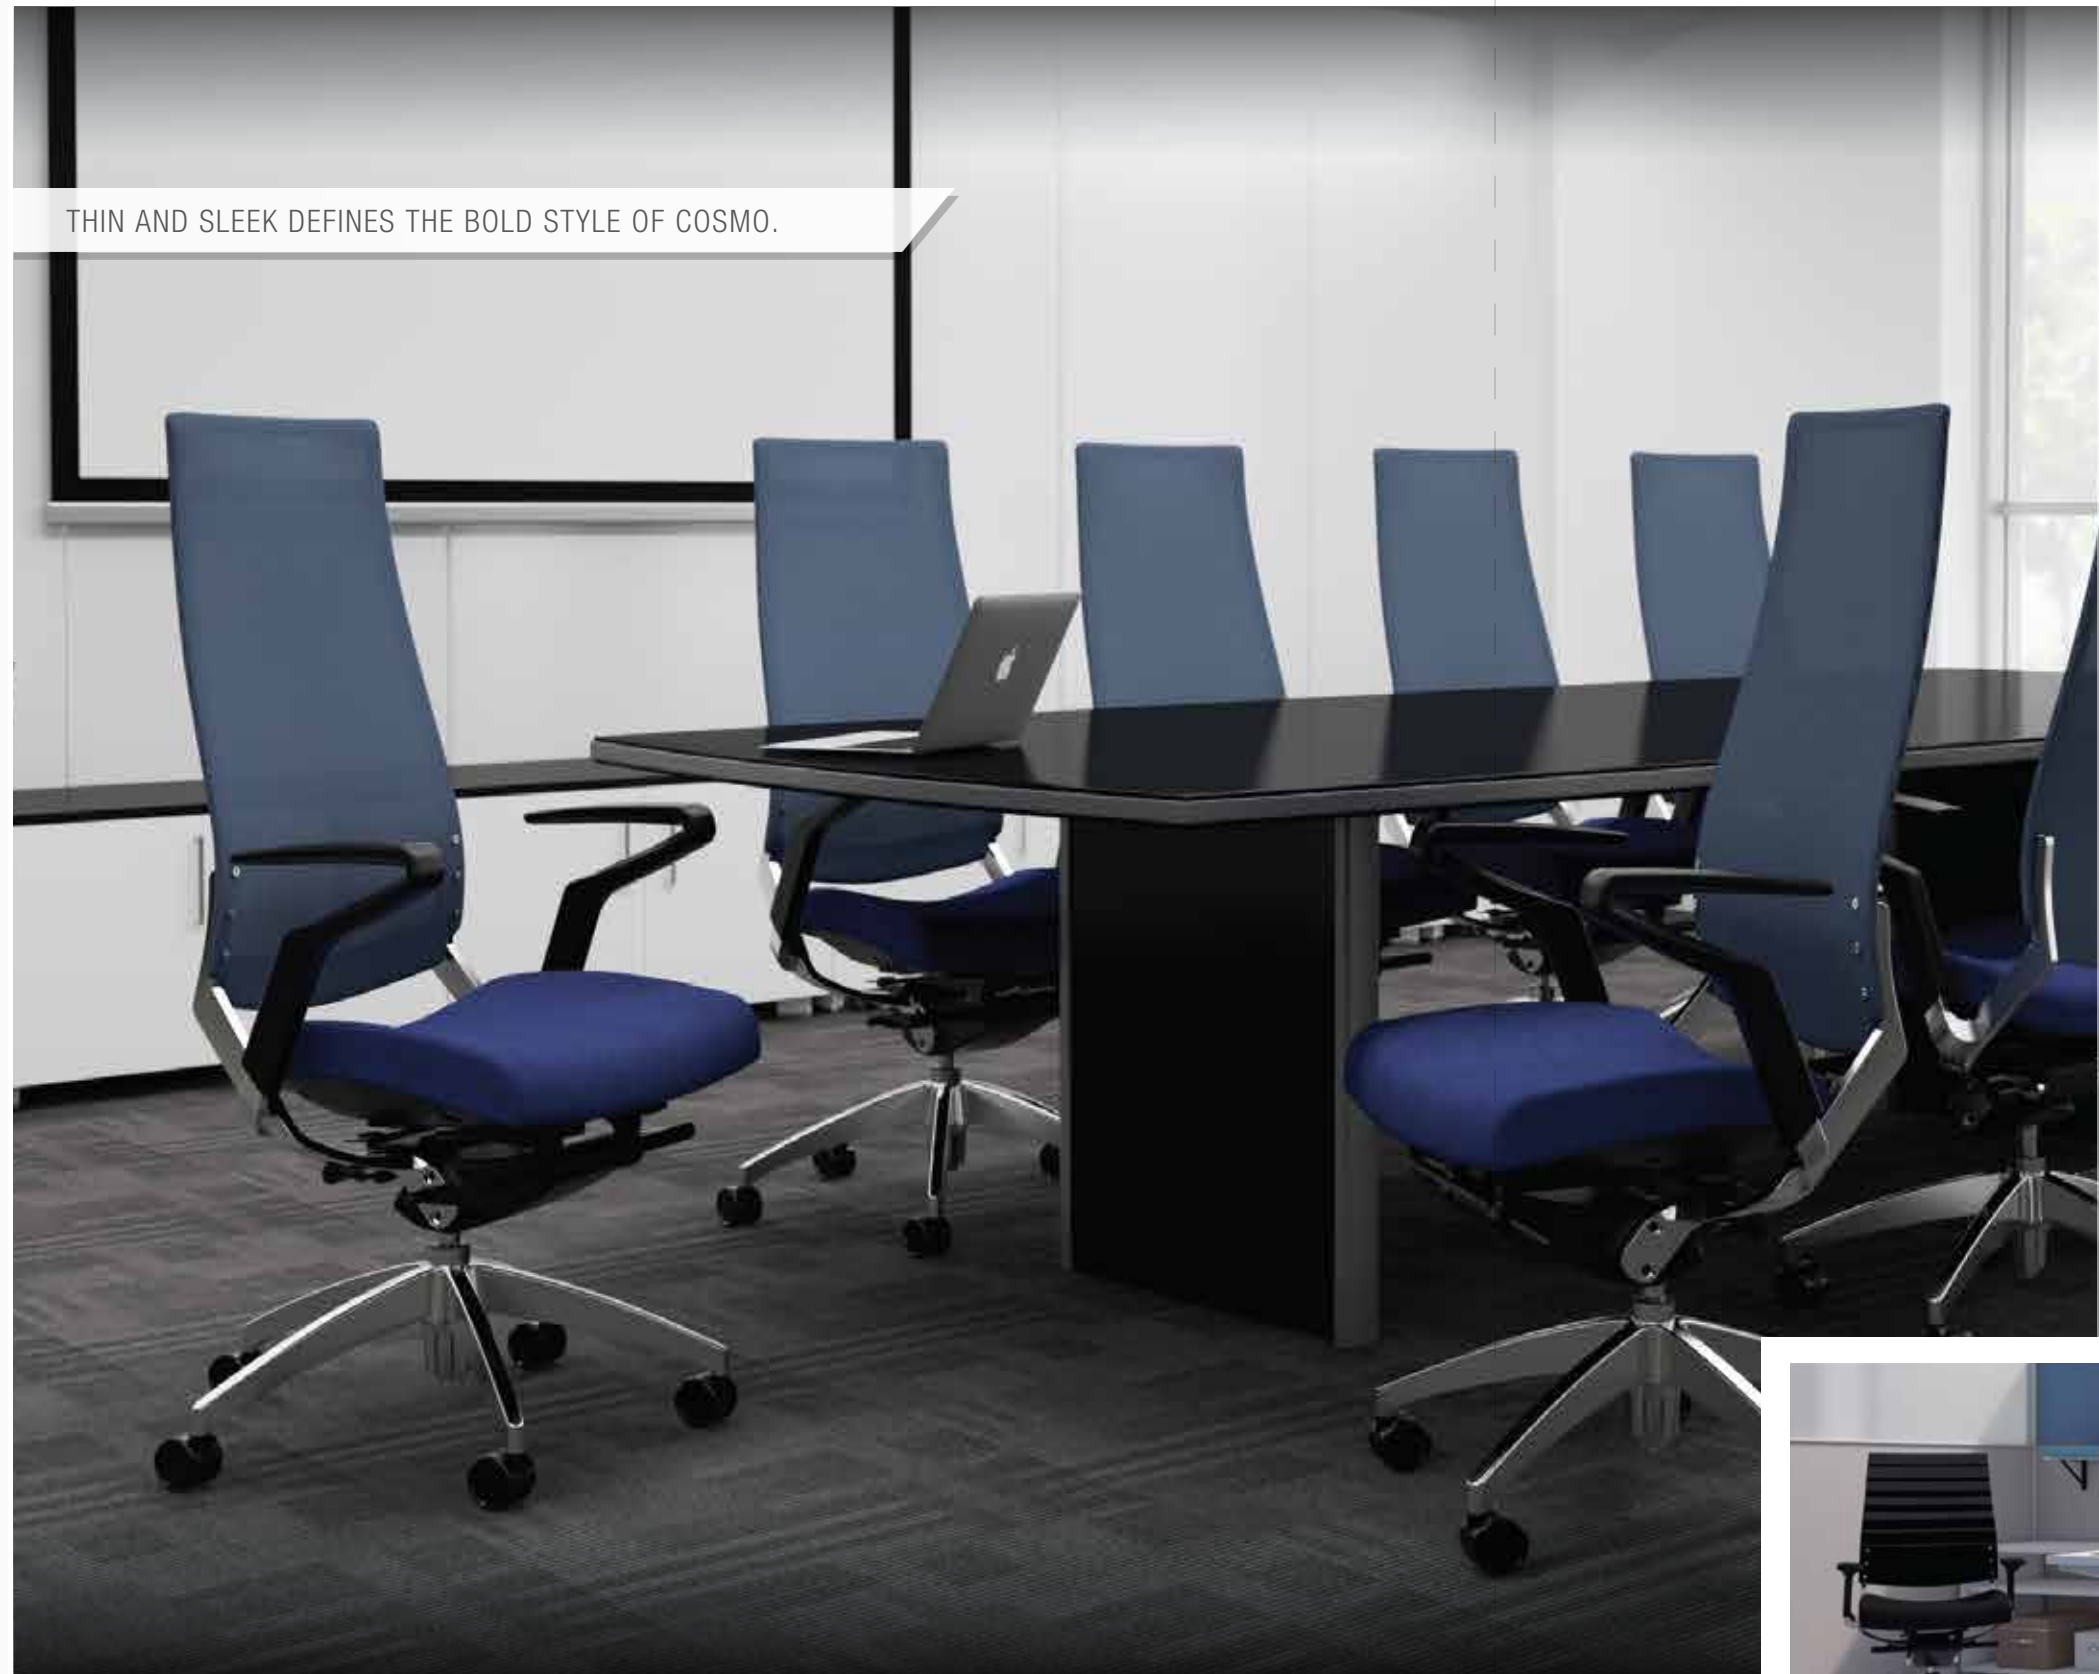

THIN AND SLEEK DEFINES THE BOLD STYLE OF COSMO.