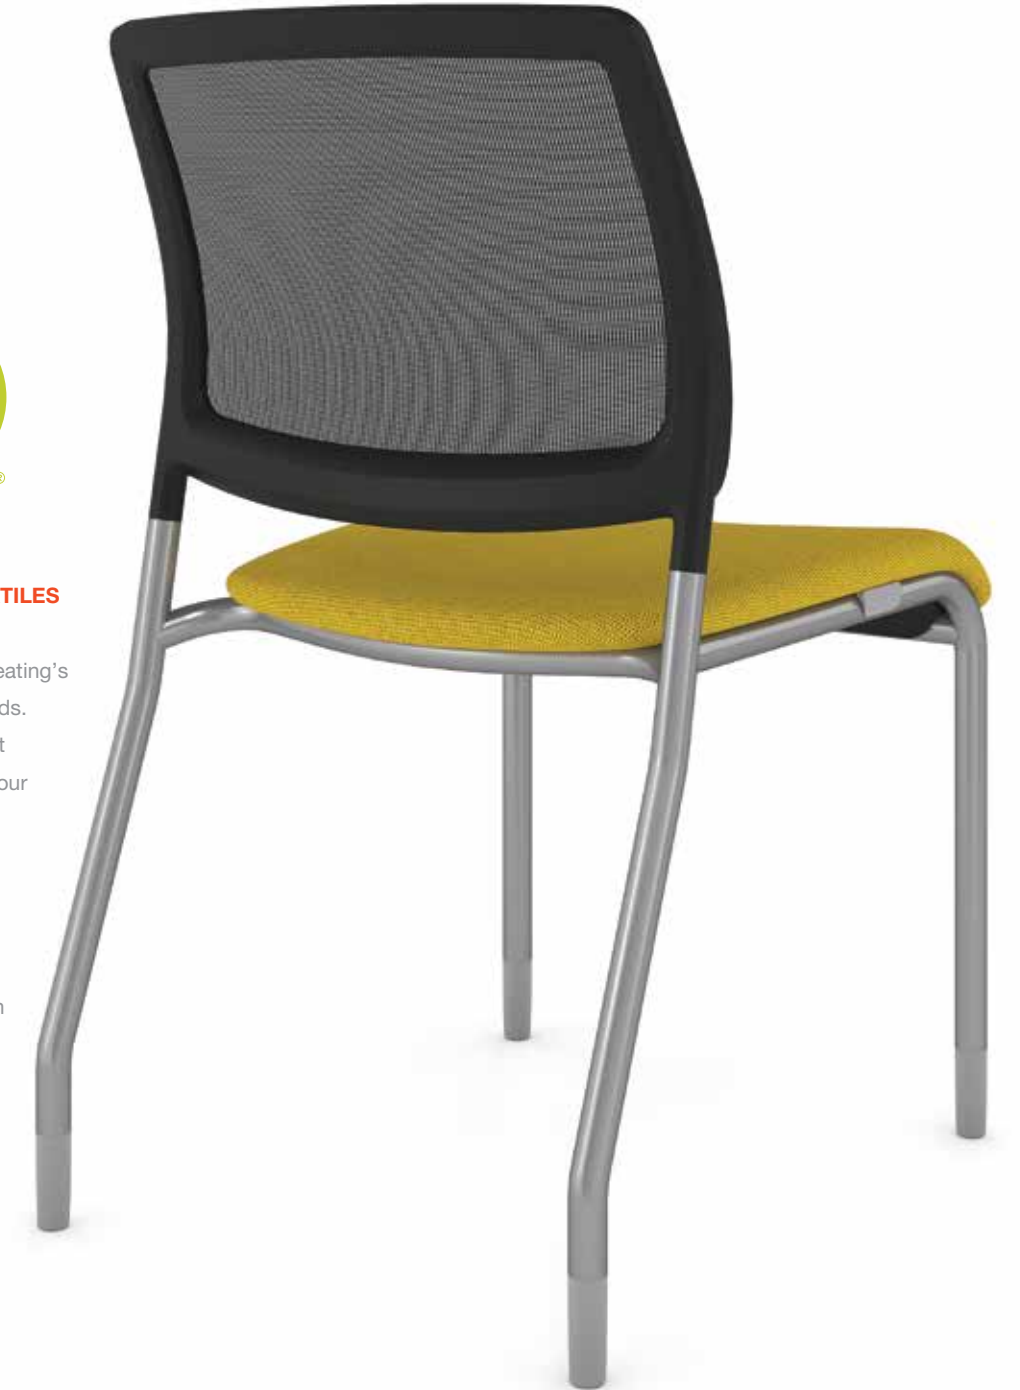

LIFETIME WARRANTY

on all structural and mechanical components. Fabric and foam are warranted against wear through and deterioration for five years.