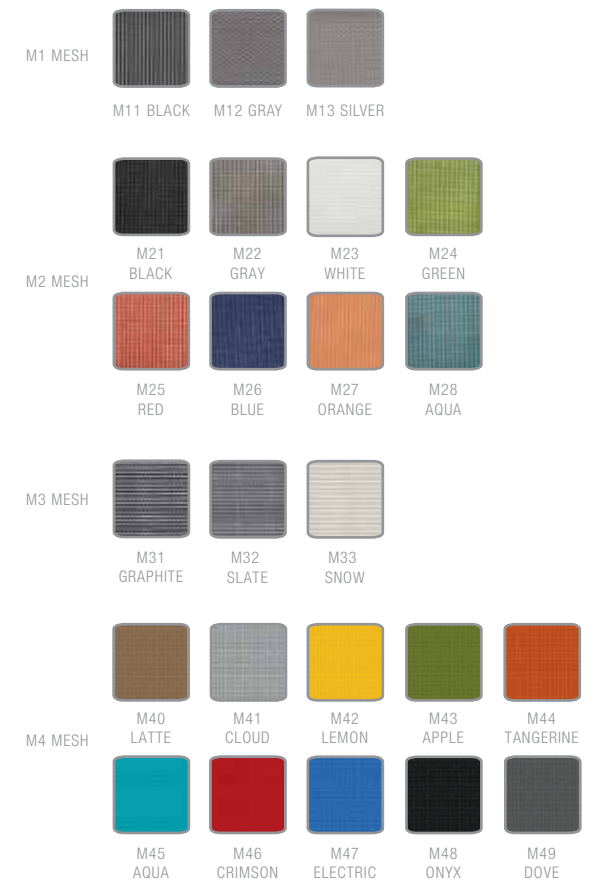

All dimensions are in inches

ARM OPTIONS

PLASTIC COLORS

FRAME COLORS

MESH COLORS

GLIDE OPTIONS

CASTER OPTIONS

ACCESSORIES