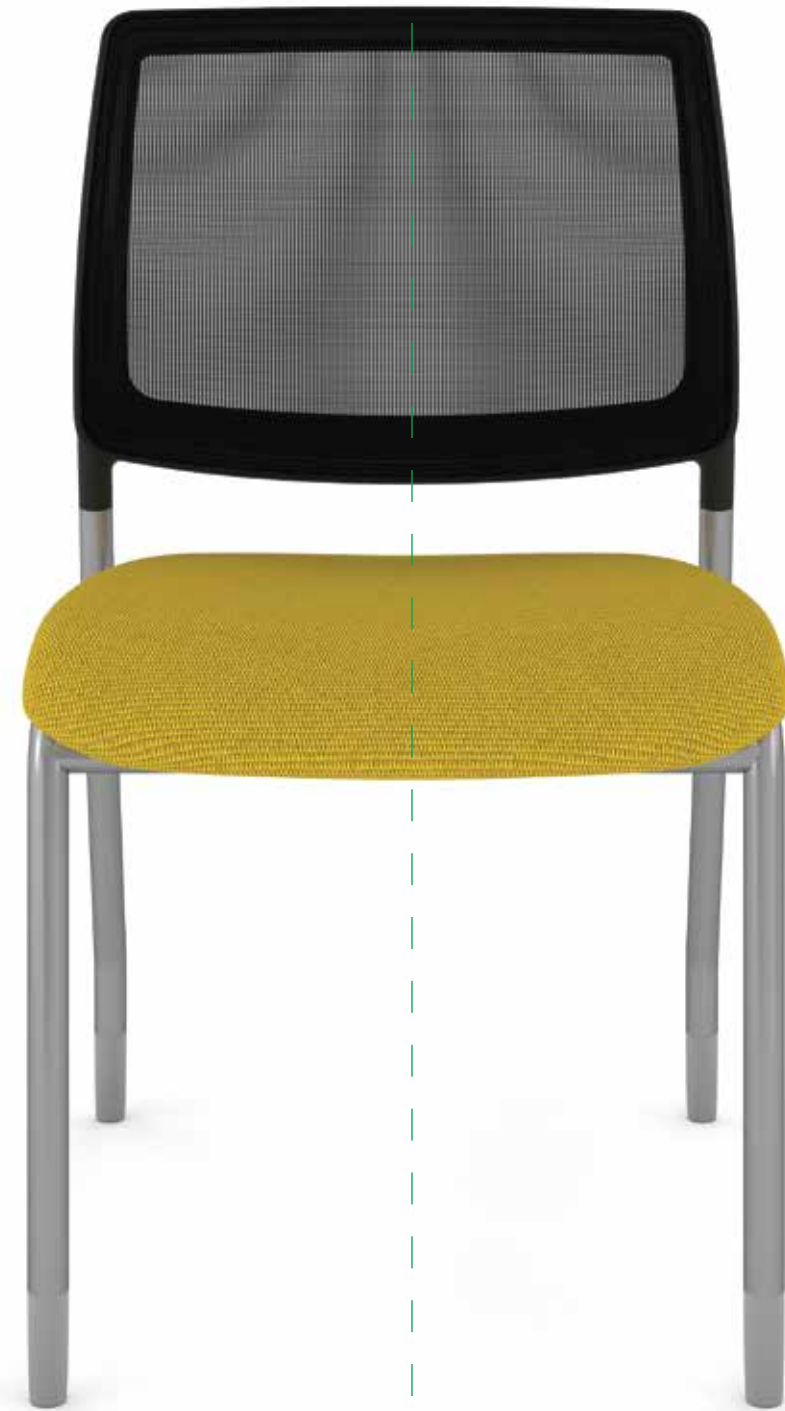

FEATURES

A SLIM SIDEKICK

With a lightweight frame and lean profile, Clary makes portability and smart space planning easy. Available in mesh or upholstered back, Clary complements 9to5 Seating's popular task chairs Neo, Neo Lite, Vault, Theory and Aria in any contemporary private office, flexible workspace and desking areas.

TOUGH & HARDWORKING

Clary hits above its weight class with durability, features and options that make it essential breakroom or multi-purpose seating. Clary stacks five high on the floor and five high on a dolly, making storage easy. The wall-saver design protects surrounding surfaces while the waterfall seat and molded foam promote healthy circulation and supportive comfort.

ENDLESS POSSIBILITIES

Clary can be customized to work in any environment thanks to a broad selection of mesh types and 24 colors that are bleach cleanable along with thousands of textile options. Choose with arms or without, pick silver or black frame colors and add glides or casters to finish the look. Explore the possibilities online with Chair Designer.

1510-GT-A49G-SF-UB-PGG-G19G; Momentum Performance 3.0 Solitaire Emerald

VERSATILITY ANYWHERE

With workspaces breaking out of the confines of the traditional office, adaptable seating is mission-critical. Clary, with its mesh or upholstered back choices and silver and black frame options, was designed to complement multiple 9to5 Seating task chairs: Neo, Neo Lite, Vault, Theory and Aria. It completes the design of a contemporary private office, lobby, benching area, huddle or break room. And Clary was made for easy portability and storage, too, as workspace function is fluid and versatility wins.