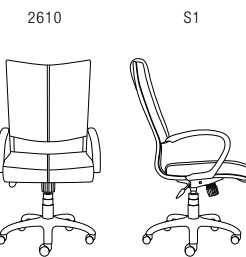

HIGH-BACK

MODEL CONTROL DESCRIPTION