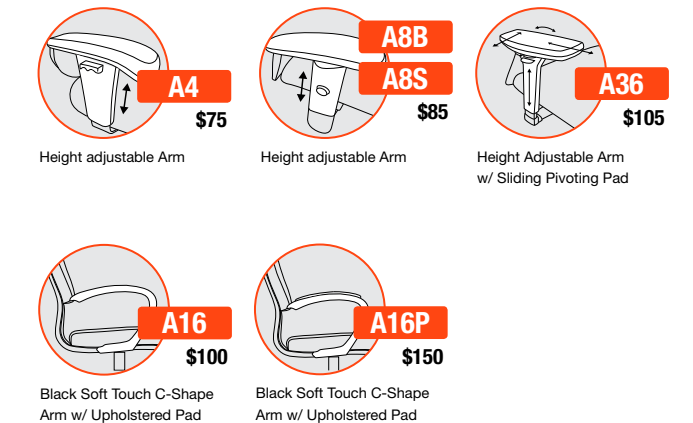

axis

great design never goes out of style

GSA SIN # 711-18

- Conference and executive seating
- Warranted up to 250 lbs, S1
- Warranted up to 300 lbs, K1

CREATING AXIS MODEL NUMBER

MODEL NUMBER CONTROL ARMS GRADE CASTERS PACKAGING OPTIONS

2 6 1 0 - [ ] [ ] - A [ ] [ ] - [ ] [ ] - [ ] [ ] [ ] - [ ] [ ] [ ] - [ ] [ ] [ ]

* FOR ARMLESS CODE USE A00   * GT MODELS DO NOT HAVE A CASTER CODE

PACKAGING NOTES

CODE	DESCRIPTION	LIST UPCHARGE
AB	ASSEMBLED IN BAG FOR WILL CALL	$0
BAC	BACK ASSEMBLED IN CARTON	$0

HIGH-BACK

MODEL CONTROL DESCRIPTION

HIGH-BACK SWIVEL TILT

Use for a variety of general office seating, including private office and conference room seating.

ARM FABRIC/LEATHER

ARM	FABRIC/LEATHER	A/COM	B	C	D	E	F	G	L3/COL	L4	L5
ARMLESS		550	640	695	785	885	1000	1125	600	725	1650
A4		625	715	770	860	960	1075	1200	675	800	1725
A8B		635	725	780	870	970	1085	1210	685	810	1735
A8S		635	725	780	870	970	1085	1210	685	810	1735
A16		650	740	795	885	985	1100	1225	700	825	1750
A16P		700	790	845	935	1035	1150	1275	750	875	1800
A36		655	745	800	890	990	1105	1230	705	830	1755

FEATURES

- Pneumatic Seat Height Adjustment
- Tilt Tension Control
- Seat and Back Tilt as a Unit
- Upright Position Tilt Lock
- Rated for 250 lbs

DIMENSIONS

WIDTH: 24.0
DEPTH: 29.5
HEIGHT: 43.0-47.5
SEAT WIDTH: 20.0
SEAT DEPTH: 19.5
SEAT HEIGHT: 17.0-21.5
BACK WIDTH: 23.0
BACK HEIGHT: 24.0
COM: 3.2 YD
COL: 54.0 SQ FT
WEIGHT: 56.0 LB

ARM OPTIONS