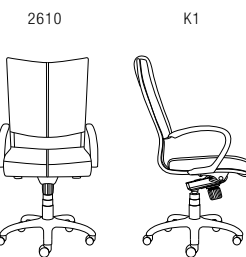

ARM OPTIONS