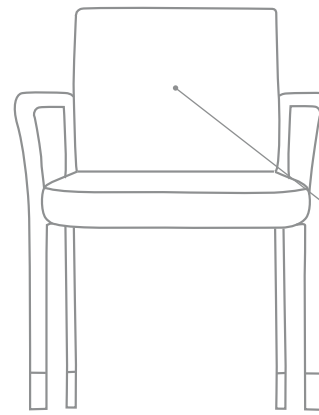

FEATURES

FRAME

finished in durable powder coat. Choose from BF black or SF silver finishes.

50MM CASTERS

(standard on model 1415).

BACK OPTIONS

Available in upholstered, plastic, or mesh back. Plastic back available only in P01 black. Mesh back available in 3 colors: M11 black, M12 gray, or M13 silver.