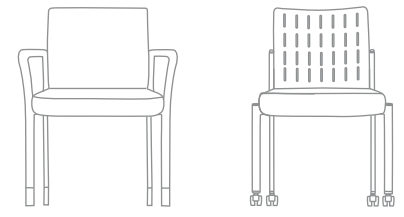

**STATEMENT OF LINE**

	GUEST 1410-GT	GUEST 1415-GT (WITH CASTERS)
OVERALL WIDTH	25.5	25.5
OVERALL DEPTH	24.0	24.0
OVERALL HEIGHT	32.0	32.0
SEAT WIDTH	20.0	20.0
SEAT DEPTH	18.0	18.0
SEAT HEIGHT	17.5	17.5
BACK WIDTH	18.0	18.0
BACK HEIGHT	16.0	16.0
COM	1.1 yds - MB, PB	1.1 yds - MB, PB
COM	1.4 yds - UB	1.4 yds - UB
WEIGHT	21 - 23 lbs	21 - 23 lbs

\*All dimensions are in inches

**FRAME FINISHES**

BF  
BLACK FRAME

SF  
SILVER FRAME

M11  
BLACK

M12  
GRAY

M13  
SILVER

**BACK OPTIONS**