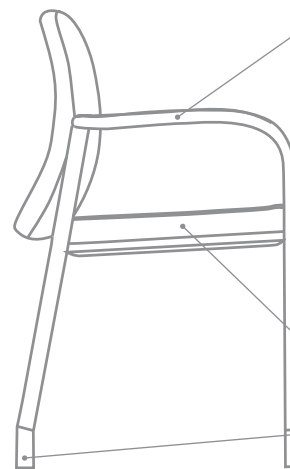

A15 SOFT TOUCH POLYURETHANE ARMS in black and gray add comfort and durability.

- Standard weight rating of 300 lbs.
- Link chairs stack 5 high on cart, 4 high on floor. Note, due to the nature of vinyl upholstery, stacking may cause impressions on the seat. 9to5 Seating does not warrant the effects of stacking on vinyl upholstery.

3 INCH RESILIENT MOLDED FOAM SEAT

NON-MARRING FLOOR GLIDES to protect floor surfaces. (standard on model 1410)