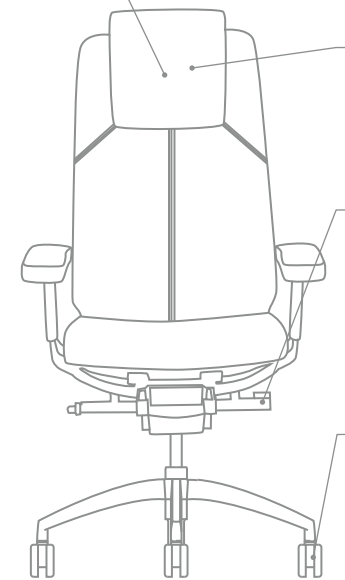

FOUR-WAY ADJUSTABLE HEADREST

slides up or down and provides height & tilt adjustment. High-back Model 3210 with upholstered back (UB) only.

DYNAMIC SYNCHRO TILT CONTROL

back and seat tilt in 2.6:1 ratio. Control features eleven point tilt position lock with built in safety lock return. Forward seat tilt angle adjustment is standard with all X2 controls.

65MM HEAVY DUTY CASTERS