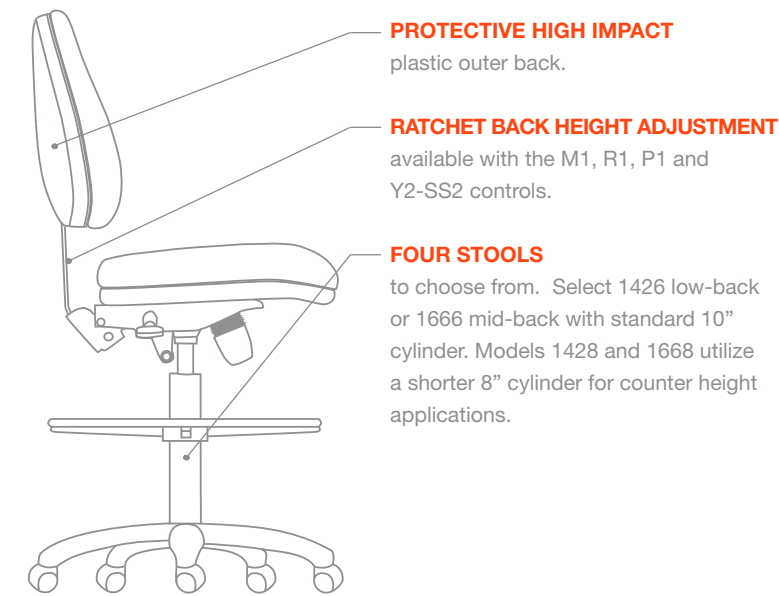

FEATURES

agent

LENDING COMFORT, DURABILITY AND
VALUE TO EVERY PROJECT.

9to5®
seating

9to5®
seating

3211 Jack Northrop Ave.
Hawthorne, CA 90250

PHONE

888.925.SEAT

FAX

866.925.SEAT

EMAIL

sales@9to5seating.com

9to5seating.com

CHOOSE FROM OVER 1,000 TEXTILES

offered by Momentum, Designtex, 9 to 5 Signature® and the Symphony Collection. In the rare case we don't have what you're looking for, we'll upholster your chair in any fabric provided to us!

LIFETIME WARRANTY

on all structural and mechanical components. Mesh, fabric and foam are warranted against wear through and deterioration for five years.

QUICK SHIP!

Agent ships in 48 hours in select quickship fabrics and vinyls.