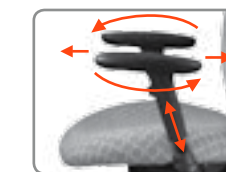

## STATEMENT OF LINE

LOW-BACK 1425

STOOL 1426/(1428)

MID-BACK 1660

STOOL 1666/(1668)

GUEST 1660-GT

OVERALL WIDTH	27.0	27.0	26.5	26.5	26.5
OVERALL DEPTH	26.5	26.5	26.5	26.5	26.5
OVERALL HEIGHT	31.5 - 39.0	40.5 - 50.5	40.0 - 47.5	47.5 - 61.0 (43.5 - 55.0)	40.0
SEAT WIDTH	19.5	19.5	22.0	22.0	22.0
SEAT DEPTH	15.5	15.5	17.0	17.0	17.0
SEAT HEIGHT	17.5 - 22.0	26.5 - 36.5 (21.5 - 29.5)	18.5 - 23.0	26.5 - 36.5 (22.5 - 30.5)	17.0
BACK WIDTH	16.5	16.5	19.5	19.5	19.5
BACK HEIGHT	16.5 - 19.5	16.5 - 19.5	23.0 - 26.0	23.0 - 26.0	23.0
COM	0.8 yds	0.8 yds	0.9 yds	0.9 yds	0.9 yds
WEIGHT	33.0 lbs	42.0 lbs	50.0 lbs	50.0 lbs	42.0 lbs

All dimensions are in inches

## ADJUSTABLE ARM OPTIONS

A4  
ADJUSTABLE ARM

A5  
MULTI-ADJUSTABLE ARM

A6  
MULTI-ADJUSTABLE  
PIVOT/SWIVEL ARM

A7  
MULTI-ADJUSTABLE  
PIVOT/SWIVEL ARM