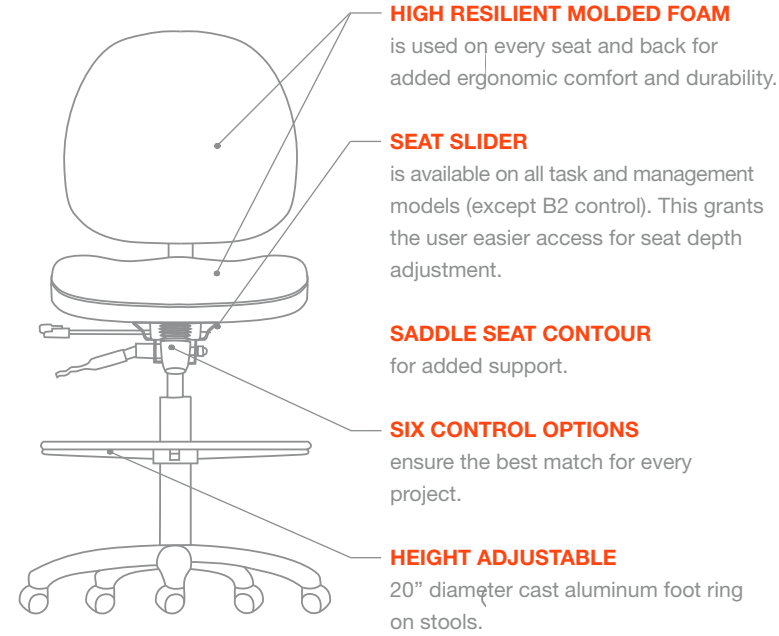

FEATURES

agent

LENDING COMFORT, DURABILITY AND
VALUE TO EVERY PROJECT.

9to5®
seating

9to5®
seating

3211 Jack Northrop Ave.
Hawthorne, CA 90250

PHONE

888.925.SEAT

FAX

866.925.SEAT

EMAIL

sales@9to5seating.com

9to5seating.com

CHOOSE FROM OVER 1,000 TEXTILES

offered by Momentum, Designtex, 9 to 5 Signature® and the Symphony Collection. In the rare case we don't have what you're looking for, we'll upholster your chair in any fabric provided to us!

LIFETIME WARRANTY

on all structural and mechanical components. Mesh, fabric and foam are warranted against wear through and deterioration for five years.

QUICK SHIP!

Agent ships in 48 hours in select quickship fabrics and vinyls.