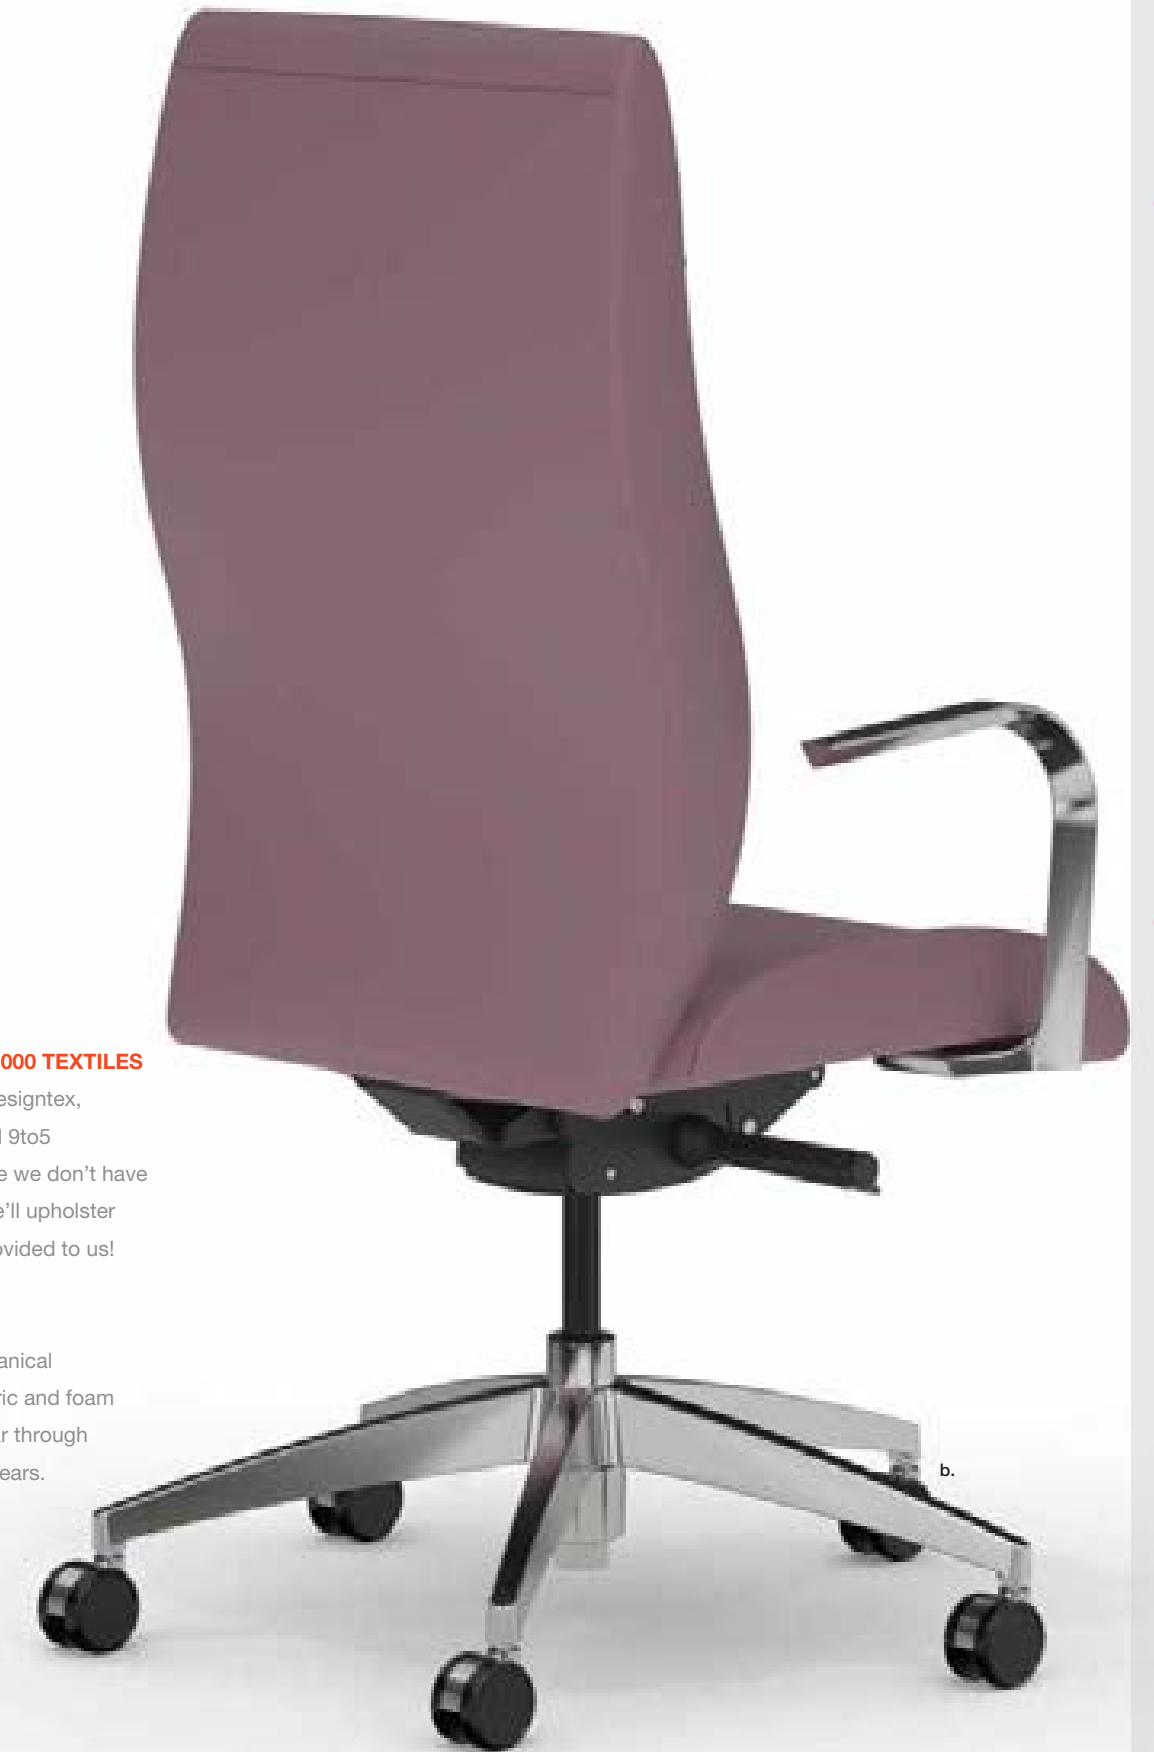

Take the active approach in your workspace with the heavy duty Y2, or the full ergonomic featured Y5 synchro with its independent back angle lock and built-in seat depth adjustment. All control options are warranted for 300 lb. weight capacity

SKILLFULLY SCULPTED SEAT AND BACK

A waterfall seat and the dual density foam provides a plush feel yet a firm support that makes long hours at the office a cheer not a chore.

MOLDED MID-PROFILE BASE

27" mid-profile black nylon base with 60 mm hoodless casters standard or upgrade to a polished aluminum mid-profile base with chrome matching gas lift and chrome accented 60mm casters.

D3 Family of Brands

9to5[®]
seating

@NCE
furniture

MADE IN AMERICA
SEATING

a. 2780-W2-A19-BA12P-C7 b. 2780-W2-A19-BA12P-C7

THE PERFECT COMBINATION OF CONTEMPORARY MEETING CLASSIC

THE NEW A27 ARM

Features a classically styled polished aluminum C-shape with a padded matching upholstered arm cap.

Y5 CONTROL

For the top-of-line in ergonomic function, the Acclaim features this full synchro control with a 2:1 seat-to-back ratio, as well as infinite position back angle lock and built in seat depth adjustment. All of this control is at your fingertips on the sides with pull-out handles for even more convenient access.