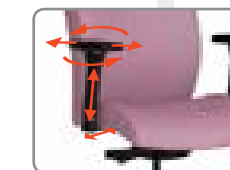

Y5 FULL SYNCHRO 3 PADDLE

Y2 SYNCHRO TILT 3 PADDLE

BASES

BA12P 27" MID-PROFILE ALUMINUM BASE - POLISHED

BA11B 27" MID-PROFILE NYLON BASE - BLACK

ADJUSTABLE ARM OPTIONS

A36 8-WAY ADJUSTABLE PIVOT/ SWIVEL ARM

A37 10-WAY MULTI-ADJUSTABLE PIVOT/SWIVEL ARM WITH ADDED WIDTH ADJUSTMENT