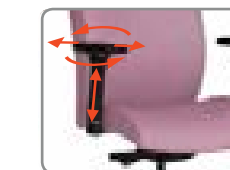

Y5 FULL SYNCHRO 3 PADDLE

Y2 SYNCHRO TILT 3 PADDLE

BASES

BA12P 27" MID-PROFILE ALUMINUM BASE - POLISHED

BA11B 27" MID-PROFILE NYLON BASE - BLACK

ADJUSTABLE ARM OPTIONS

A36 8-WAY ADJUSTABLE PIVOT/ SWIVEL ARM

A37 10-WAY MULTI-ADJUSTABLE PIVOT/SWIVEL ARM WITH ADDED WIDTH ADJUSTMENT